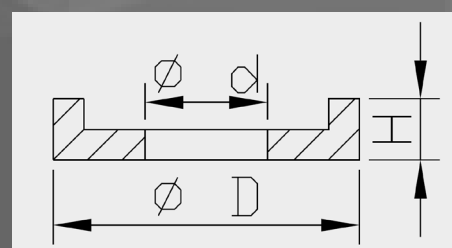

Husqvarna		
Model	Years	Art. nr.
ALL	2010-2013	I 1077000050I

TM		
Model	Years	Art. nr.
MX/MXFi	2013-	I 1077000050I

Washer Next To Oil Seal dimensions

Art. nr.	d	D	H
I 1077000020I	37.0	48.0	2.3
I 1077000030I	48.0	58.0	2.3
I 1077000040I	50.0	58.0	2.3
I 1077000050I	50.0	58.0	6.3
I 1077000060I	50.0	58.0	9.0
I 1077000070I	50.0	58.0	2.3