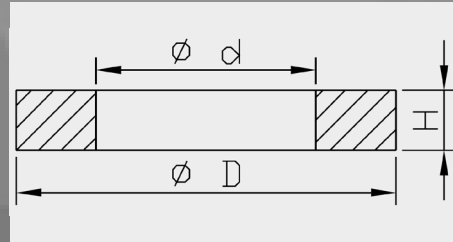

Bump Rubber Holder Steel

15

Kawasaki		
Model	Years	Art. nr.
KX125/KX250	2003-2003	110150000201