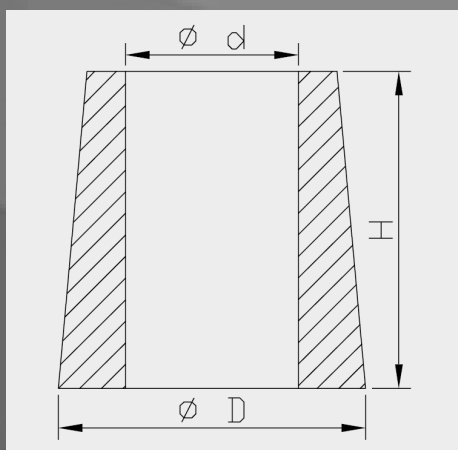

Bump Rubber dimensions

Art. nr.	d	D	H
110130000101	11.0	24.0	13.5
110130000201*	18.0	32.0	33.0
110130000301	14.5	24.0	10.0
110130000401*	18.0	32.0	33.0
110130000901	18.0	32.0	33.0

* as long as stock lasts