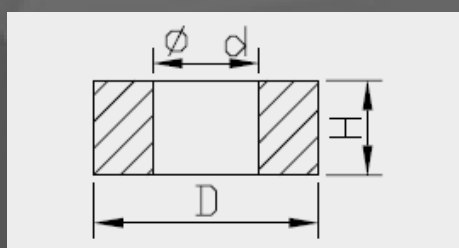

Piston Rod Inside, Bush dimensions

Art. nr.	d	D	H
120431600101	5.0	8.0	5.0
120431800101	10.0	12.0	5.0