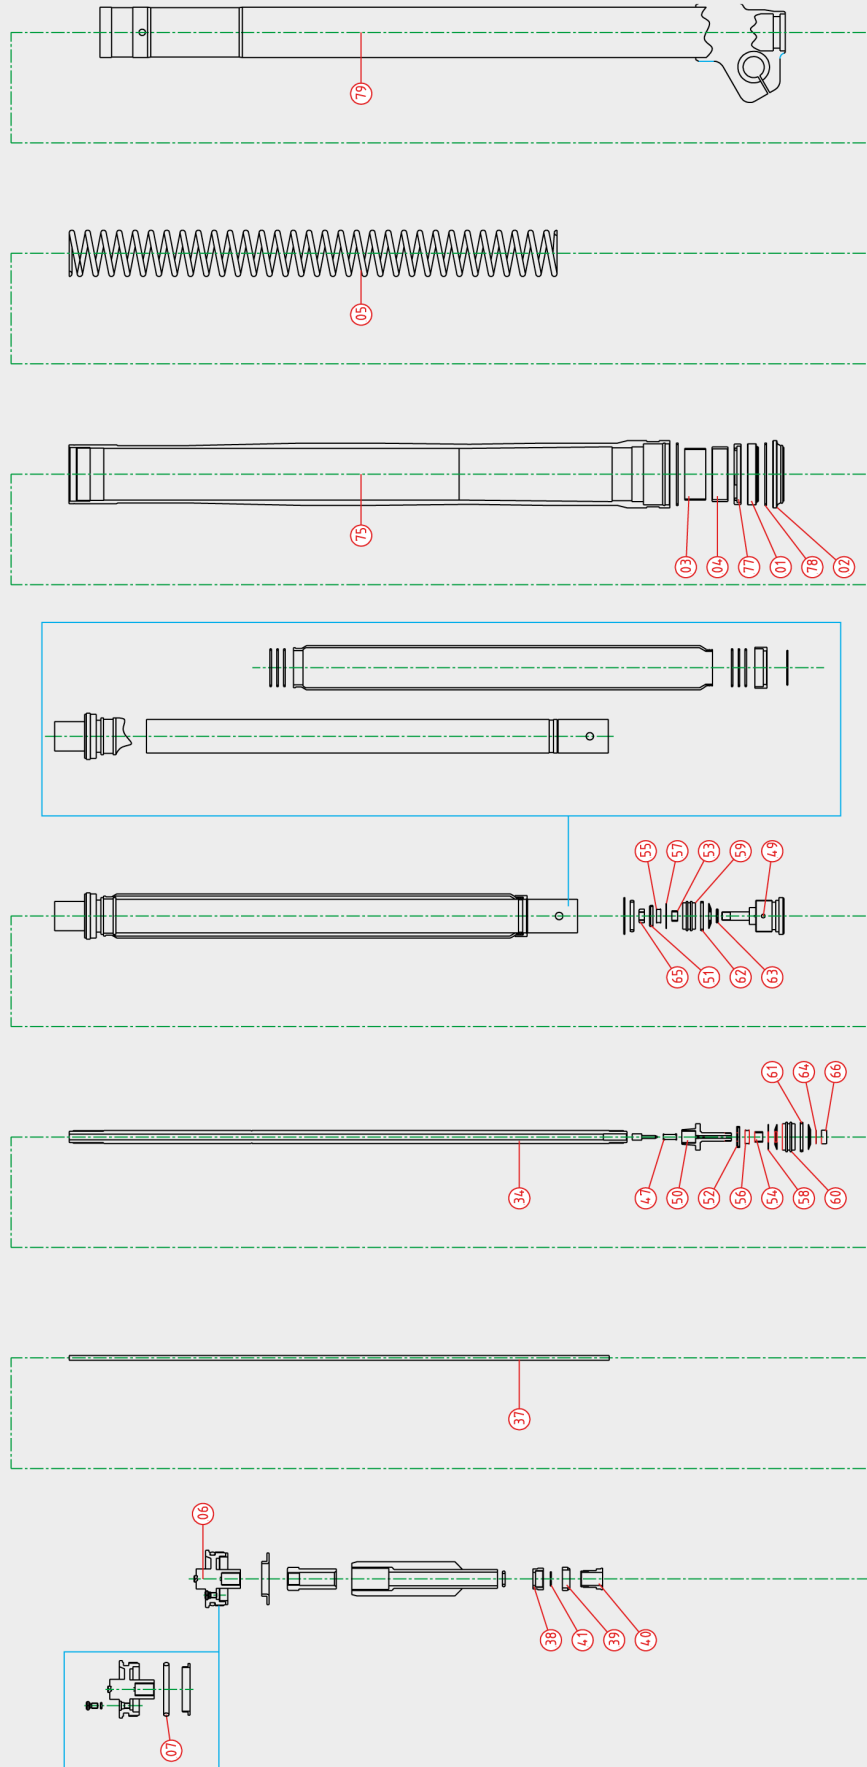

Open Cartridge Front Fork

Road Front Fork Service Parts

Nr.	Description	Page
1	oil seal	170
2	dust seal	170
3	slide bushing	171
5	front fork spring	172
75	outertube complete	173
79	innertube complete	173