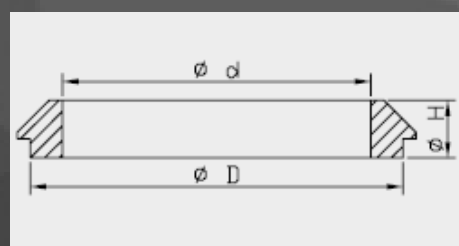

Oil Seal dimensions

Art. nr.	d	D	H
110024100202	41.0	54.0	13.0
110024300202	43.0	56.0	14.0
110024300302	43.0	56.0	14.0