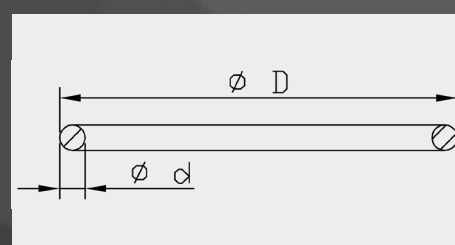

Free Piston, O-ring Top dimensions

Art. nr.	d	D	H
110270000101	3.4	38.5	9.5
110270000201	3.5	38.5	7.0
110270000301	3.5	38.5	12.0
120313600101	3.5	36.0	6.0