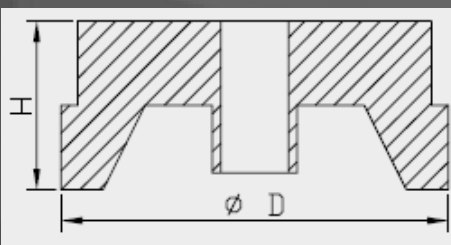

Gas Tank Cap Complete dimensions

Art. nr.	D	H
120114000101	40.0	10.5
120114600301	46.0	36.5
120114600401	46.0	22.0
120114600501	46.0	36.5
120115000101	50.0	23.0
120115200101	52.0	36.5
120115200501	52.0	20.0
120115200901	52.0	27.0
120115600301	56.0	19.0