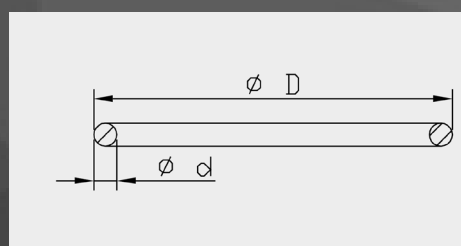

O-ring Compression Piston dimensions

Art. nr.	d	D
110622000101	1.5	20.0
110622500101	1.5	25.0
110622800101	2.0	28.0
110623500101	2.0	35.0
110623500201	2.0	35.0
120070000101	2.0	29.5