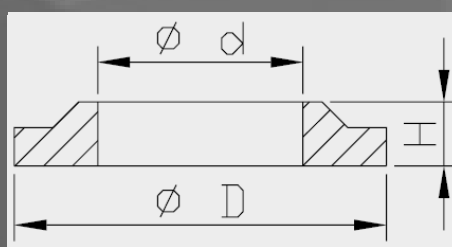

Dust Seal dimensions

Art. nr.	d	D	H
I20301400201	14.0	25.0	9.0
I20301400301	14.0	29.0	8.5
I20301600401	16.0	30.5	10.5