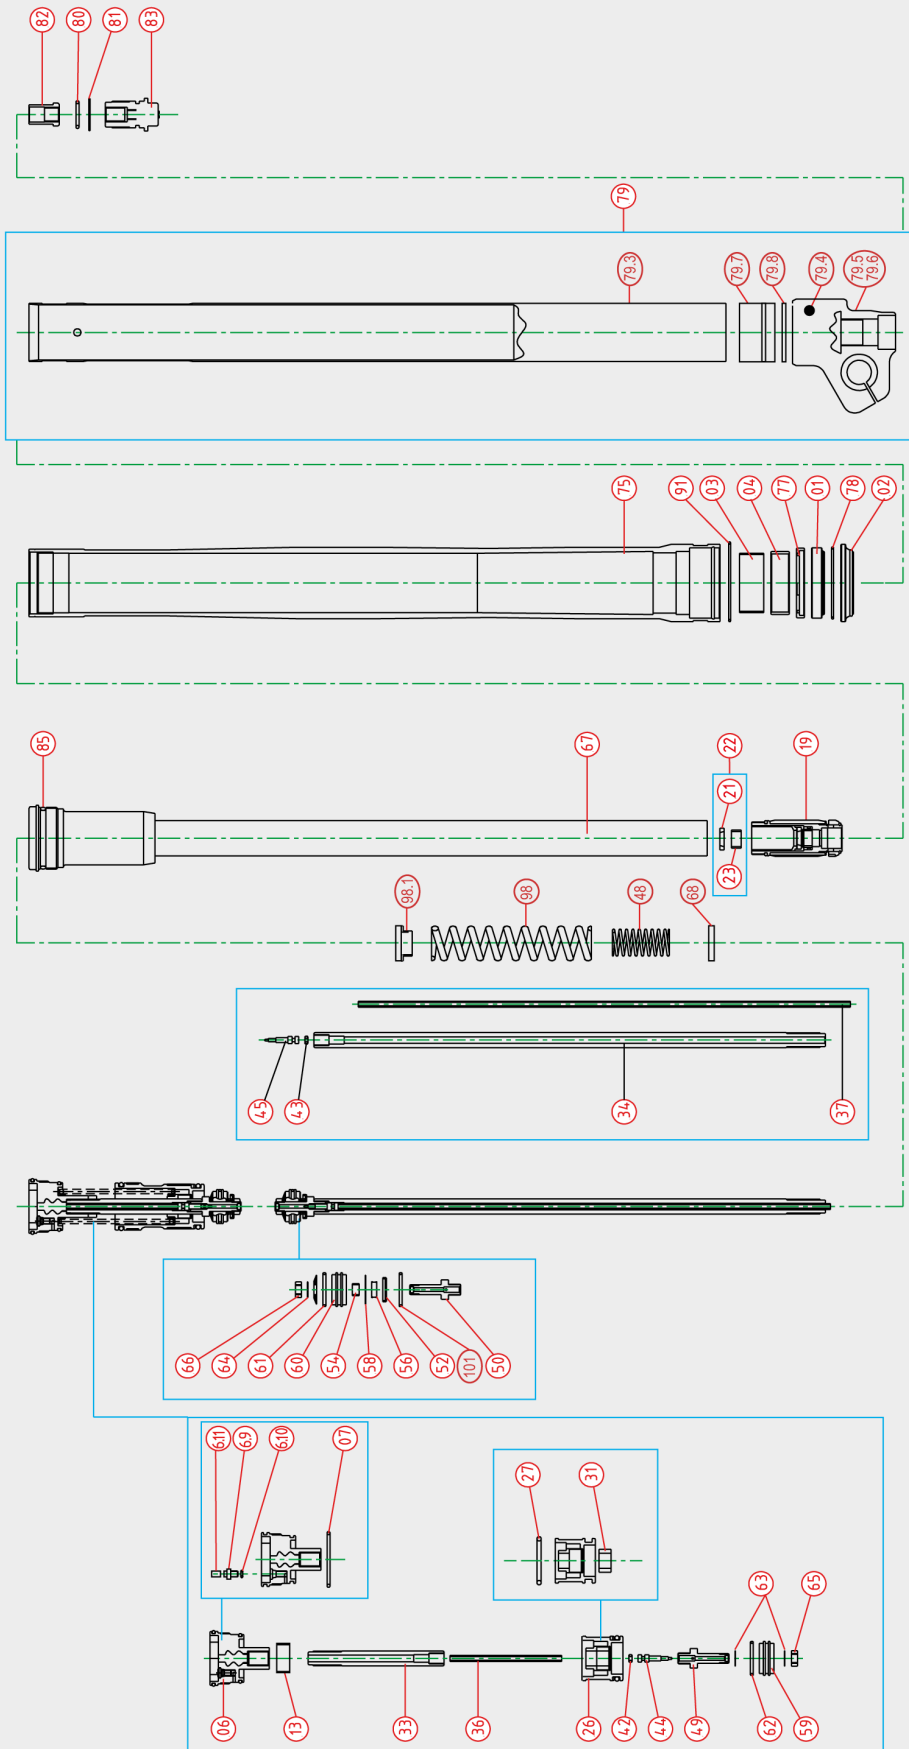

PSF I

PSF II

Front Fork

Nr.	Description	Page
1	oil seal	18
2	dust seal	20
3	piston metal	22
4	slide metal	24
	service kit	26
5	front fork spring	28
6	top cap	34
6.1	top cap assy right	35
6.2	top cap assy left	35
6.9	air valve comp	35
6.10	o-ring air valve	35
6.11	cap air valve	35
7	top cap o-ring top	36
8	top cap o-ring bottom	37
9	bleed bolt	38
10	bleed bolt o-ring	38
11	plastic ring under top cap	39
12	spring seat against top cap steel	40
13	bump rubber	41
14	bump rubber washer	42
15	bump rubber holder steel	42
16	nut next to top cap	43
18	spring guide	44
19	cylinder head comp	45
19.1	cylinder head guide ring	45
20	spring seat top of cartridge	46
21	seal inside cartridge head	46
22	cylinder bushing complete	47
23	bush cylinder head	47
24	free piston spring	48
25	spring seat against free piston	49
26	free piston complete	50
27	free piston o-ring top	50
28	free piston metal top	51
29	free piston metal bottom	51
30	free piston, o-ring bottom	52
31	o-ring/seal for free piston shaft	52
33	piston rod compression	53
34	piston rod rebound	54
36	push rod compression	55
37	push rod rebound	56
38	oil lock nut	57
39	oil lock ring	57
40	oil lock stopper	58
41	oil lock snap ring	58
42	o-ring inside compression piston rod	59
43	o-ring inside rebound piston rod	59
44	needle inside compression piston rod	60
45	needle inside rebound piston rod	61
47	spring inside rebound piston rod	62
48	top out spring	63
49	base valve compression	65
49.1	base valve compression complete	64
50	base valve rebound	65
50.1	rebound base valve complete right	66
50.2	rebound base valve complete left	66
50.3	base valve rebound right	66
50.4	base valve rebound left	66