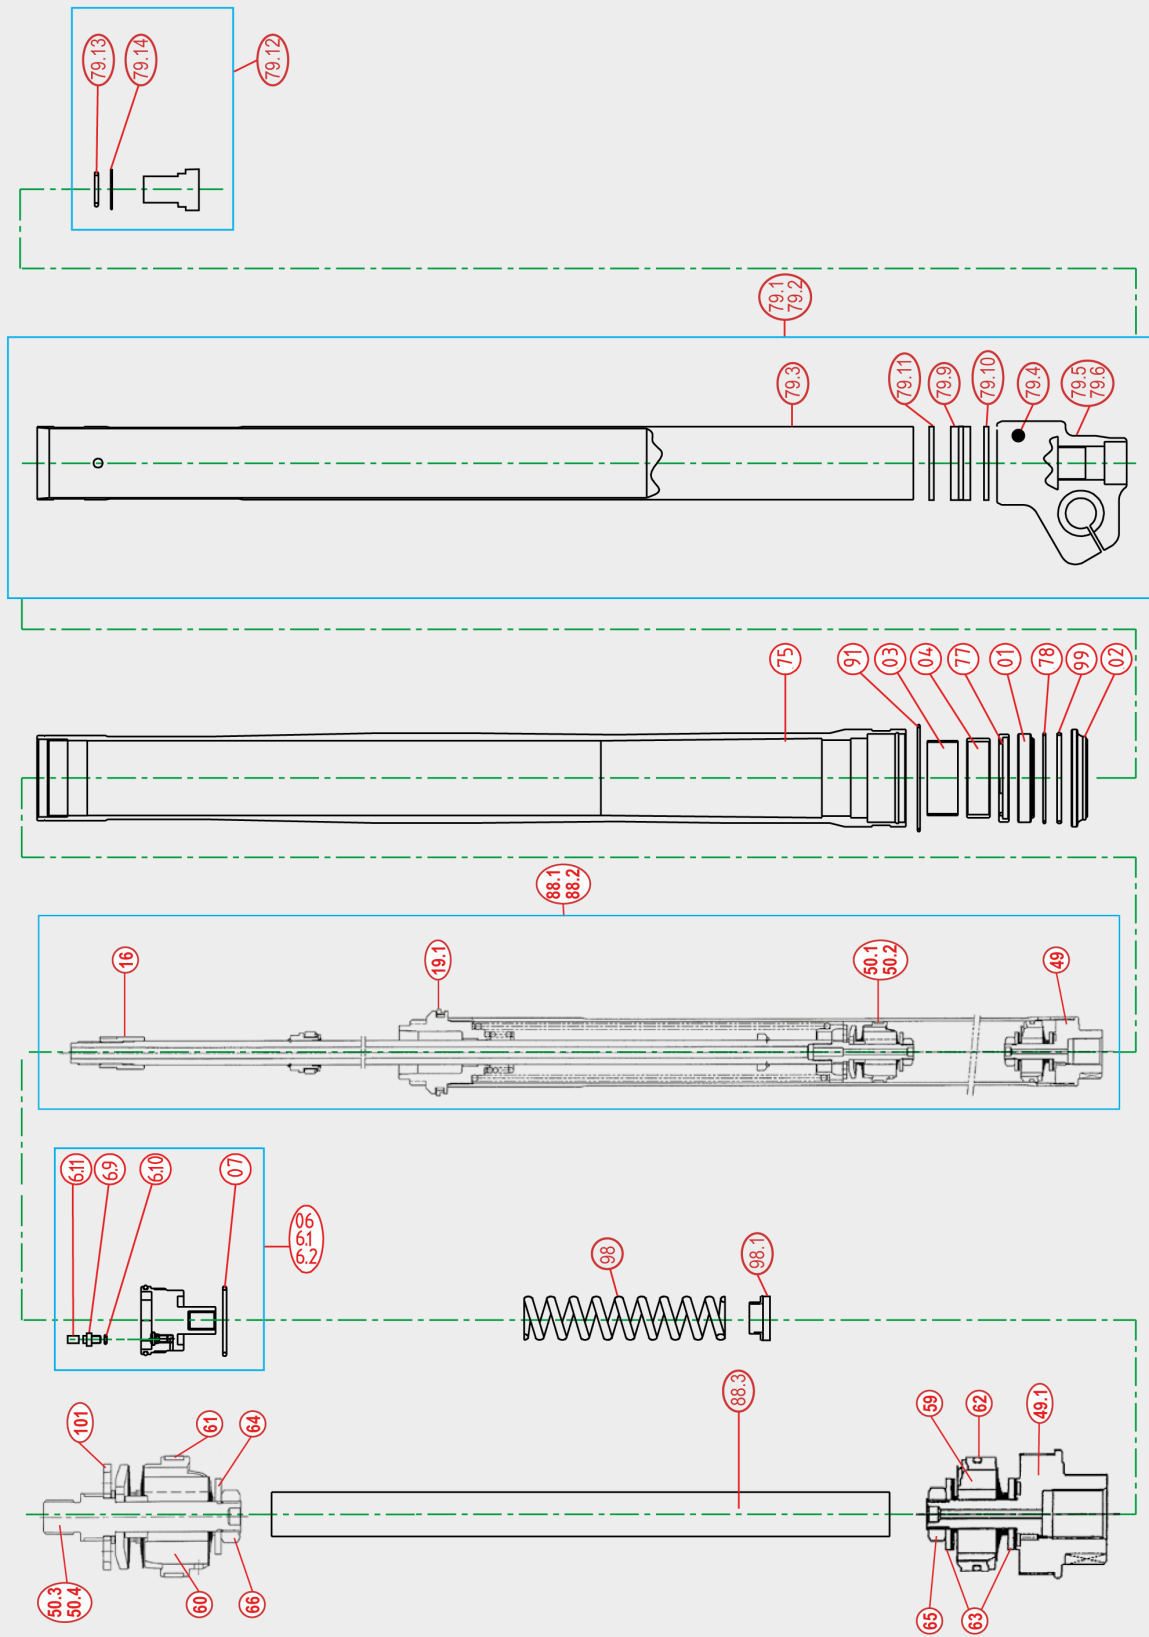

PSF I

PSF II

Front Fork

Nr.	Description	Page
1	oil seal	18
2	dust seal	20
3	piston metal	22
4	slide metal	24
	service kit	26
5	front fork spring	28
6	top cap	34
6.1	top cap assy right	35
6.2	top cap assy left	35
6.9	air valve comp	35
6.10	o-ring air valve	35
6.11	cap air valve	35
7	top cap o-ring top	36
8	top cap o-ring bottom	37
9	bleed bolt	38
10	bleed bolt o-ring	38
11	plastic ring under top cap	39
12	spring seat against top cap steel	40
13	bump rubber	41
14	bump rubber washer	42
15	bump rubber holder steel	42
16	nut next to top cap	43
18	spring guide	44
19	cylinder head comp	45
19.1	cylinder head guide ring	45
20	spring seat top of cartridge	46
21	seal inside cartridge head	46
22	cylinder bushing complete	47
23	bush cylinder head	47
24	free piston spring	48
25	spring seat against free piston	49
26	free piston complete	50
27	free piston o-ring top	50
28	free piston metal top	51
29	free piston metal bottom	51
30	free piston, o-ring bottom	52
31	o-ring/seal for free piston shaft	52
33	piston rod compression	53
34	piston rod rebound	54
36	push rod compression	55
37	push rod rebound	56
38	oil lock nut	57
39	oil lock ring	57
40	oil lock stopper	58
41	oil lock snap ring	58
42	o-ring inside compression piston rod	59
43	o-ring inside rebound piston rod	59
44	needle inside compression piston rod	60
45	needle inside rebound piston rod	61
47	spring inside rebound piston rod	62
48	top out spring	63
49	base valve compression	65
49.1	base valve compression complete	64
50	base valve rebound	65
50.1	rebound base valve complete right	66
50.2	rebound base valve complete left	66
50.3	base valve rebound right	66
50.4	base valve rebound left	66