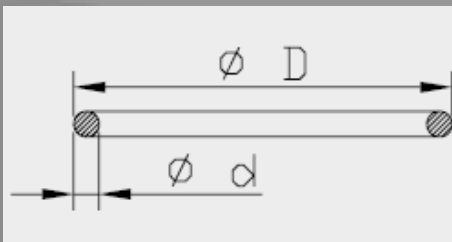

Piston O-ring dimensions

Art. nr.	d	D
I20080000101	1.5	25.0
I20223600101	2.0	32.0
I20224000101	2.0	36.0
I20224400101	2.0	40.0
I20224600101	2.0	42.0
I20225000101	2.0	46.0