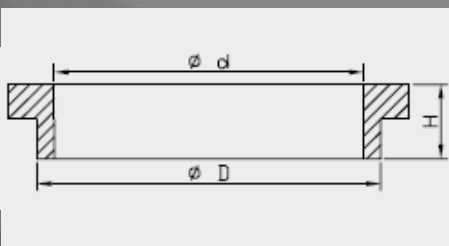

Cap of Shockbody dimensions

Art. nr.	d	D	H
120333600101	14.0	37.0	9.0
120334000101	14.0	38.0	10.0
120334400101	15.0	45.0	10.0
120334600101	17.0	47.0	10.0
120334600201	19.0	47.0	10.0
120335000201	17.5	53.0	10.0