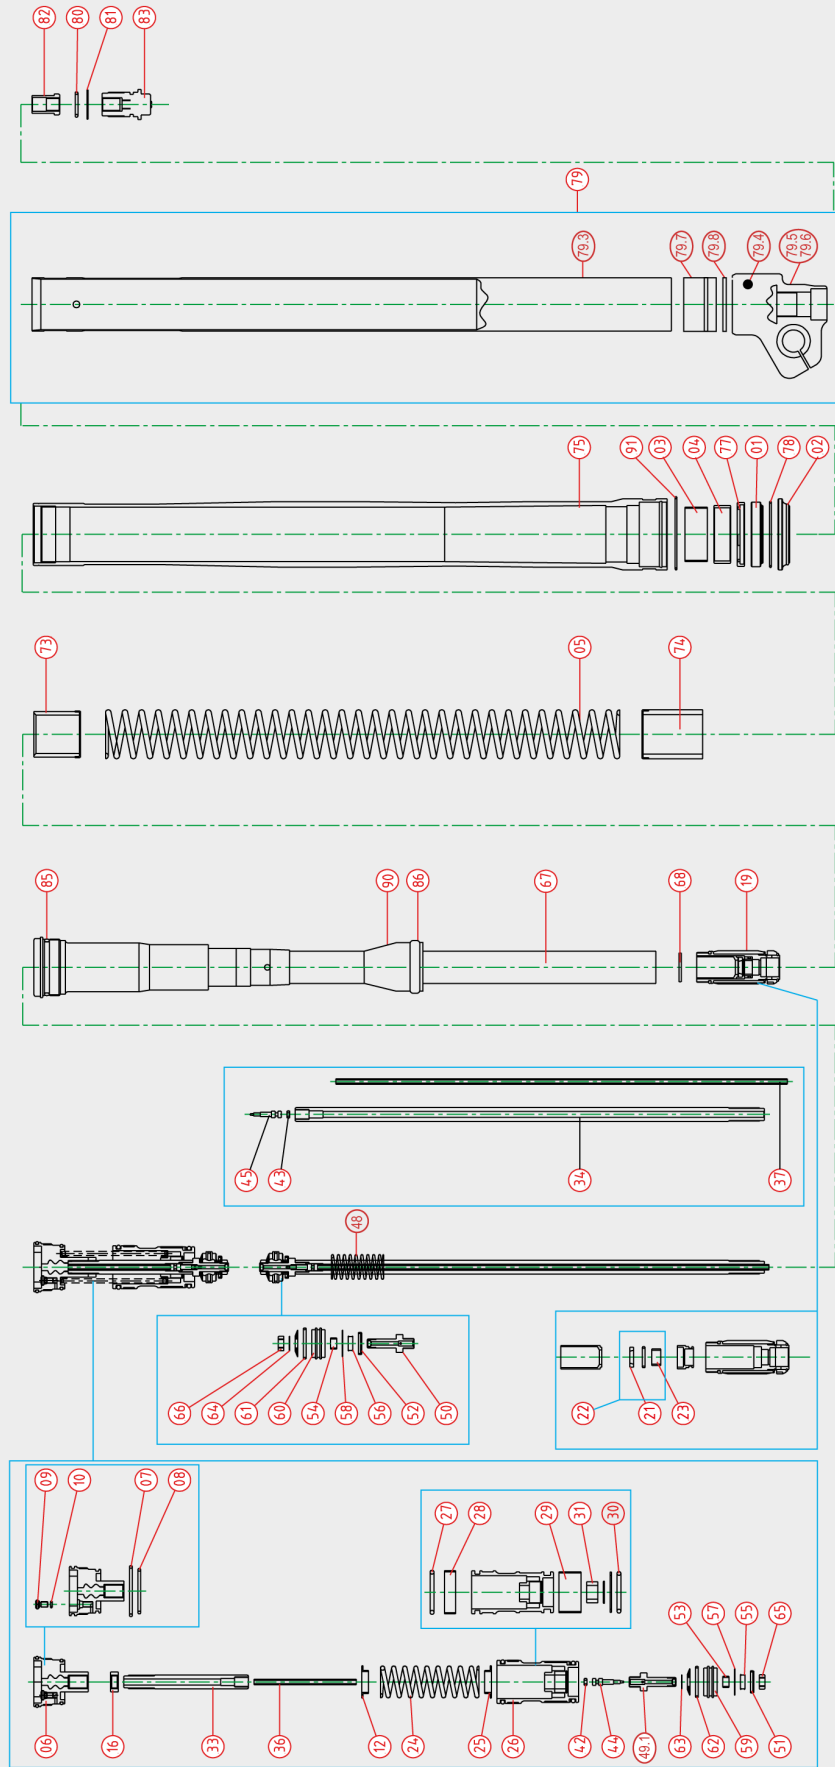

PSF I

PSF II

Front Fork

Nr.	Description	Page
1	oil seal	18
2	dust seal	20
3	piston metal	22
4	slide metal	24
	service kit	26
5	front fork spring	28
6	top cap	34
6.1	top cap assy right	35
6.2	top cap assy left	35
6.9	air valve comp	35
6.10	o-ring air valve	35
6.11	cap air valve	35
7	top cap o-ring top	36
8	top cap o-ring bottom	37
9	bleed bolt	38
10	bleed bolt o-ring	38
11	plastic ring under top cap	39
12	spring seat against top cap steel	40
13	bump rubber	41
14	bump rubber washer	42
15	bump rubber holder steel	42
16	nut next to top cap	43
18	spring guide	44
19	cylinder head comp	45
19.1	cylinder head guide ring	45
20	spring seat top of cartridge	46
21	seal inside cartridge head	46
22	cylinder bushing complete	47
23	bush cylinder head	47
24	free piston spring	48
25	spring seat against free piston	49
26	free piston complete	50
27	free piston o-ring top	50
28	free piston metal top	51
29	free piston metal bottom	51
30	free piston, o-ring bottom	52
31	o-ring/seal for free piston shaft	52
33	piston rod compression	53
34	piston rod rebound	54
36	push rod compression	55
37	push rod rebound	56
38	oil lock nut	57
39	oil lock ring	57
40	oil lock stopper	58
41	oil lock snap ring	58
42	o-ring inside compression piston rod	59
43	o-ring inside rebound piston rod	59
44	needle inside compression piston rod	60
45	needle inside rebound piston rod	61
47	spring inside rebound piston rod	62
48	top out spring	63
49	base valve compression	65
49.1	base valve compression complete	64
50	base valve rebound	65
50.1	rebound base valve complete right	66
50.2	rebound base valve complete left	66
50.3	base valve rebound right	66
50.4	base valve rebound left	66