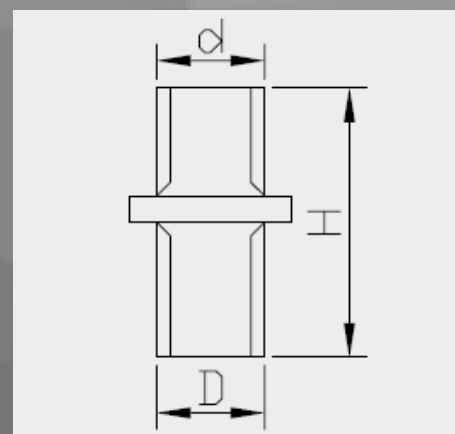

Air Valve Comp With O-ring dimensions

Art. nr.	d	D	H
120130000101	8.0	8.0	21.0
120130000201	8.0	8.0	21.0