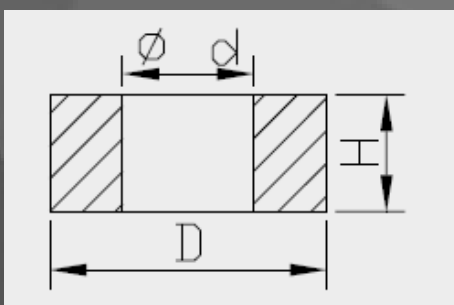

Lock Nut dimensions

Art. nr.	d	D	H
120180900101	9.0	14.0	8.0
120181200101	12.0	19.0	8.0