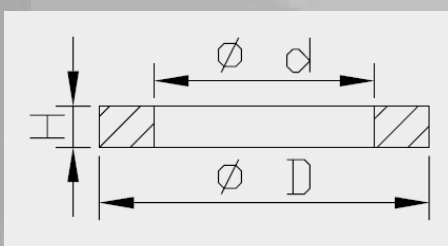

Support Washer dimensions

Art. nr.	d	D	H
I2023000030I	12.0	37.0	3.2
I2023000040I	12.0	41.0	4.5
I2023000060I	12.0	37.0	4.0