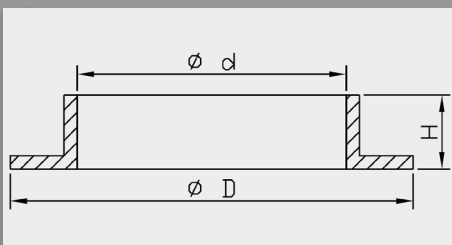

Spring Seat Against Free Piston dimensions

Art. nr.	d	D	H
110250000101	18.0	29.0	6.0
110250000201	16.0	25.0	6.0
110250000301	16.0	25.0	9.0