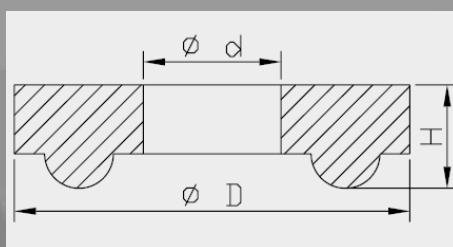

Bump Rubber Seal Head dimensions

Art. nr.	d	D	H
I2025000020I	24.0	41.0	7.0
I2025000030I	24.0	41.0	7.5
I2025000040I	24.0	37.0	7.0
I2025000050I	18.0	26.5	30.0

Washer Seal Head Large / Oil Lock

26

Kawasaki		
Model	Years	Art. nr.
ZX10	2005-2008	I2026000010I