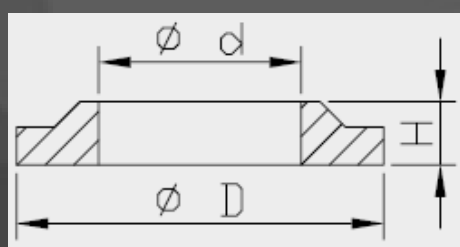

Dust Seal dimensions

Art. nr.	d	D	H
120301200101	12.5	27.0	10.0
120301400101	14.0	40.0	10.0
120301600101	16.0	31.0	10.0
120301600201	16.0	31.0	10.0
120301800101	18.0	34.0	10.0