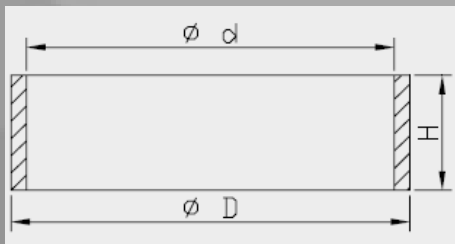

Slide Metals dimensions

Art. nr.	d	D	H
110044800202	48.0	52.0	15.0

Original NOK Slide Metals for front forks of not oem KYB equipped motorcycles