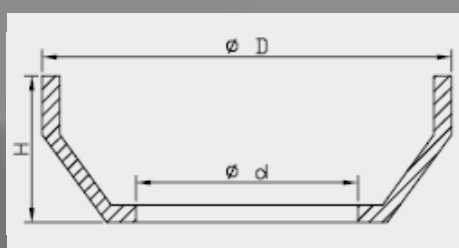

Bump Rubber Holder dimensions

Art. nr.	d	D	H
120460000101	21.0	42.0	20.0
120460000201	27.0	55.0	12.0
120460000301	27.0	48.0	21.0
120460000601	27.0	48.0	19.0
120460000701	27.0	48.0	28.0
120460001001	27.0	60.0	19.0
120460001201	27.0	55.0	34.0
120460001301	27.0	52.0	29.0
120460001401	27.0	60.0	19.0
120460000901*	27.0	48.0	21.0

* as long as stock lasts