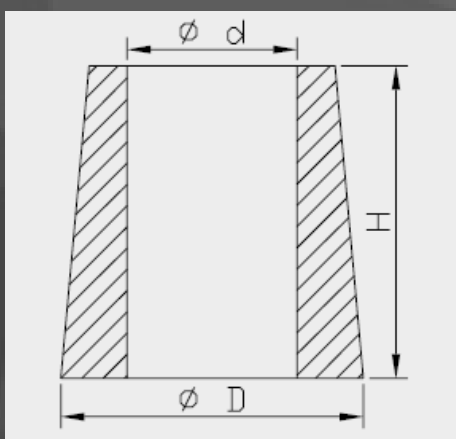

Bump Rubber dimensions

Art. nr.	d	D	H
I20341200101	12.5	34.0	40.0
I20341400101	14.0	38.0	55.0
I20341600101	16.0	34.0	59.0
I20341600201	16.0	34.0	59.0
I20341600501	16.0	47.0	74.0
I20341600701	16.0	56.5	54.5
I20341600801	16.0	34.0	59.0
I20341800101	18.0	35.0	59.0