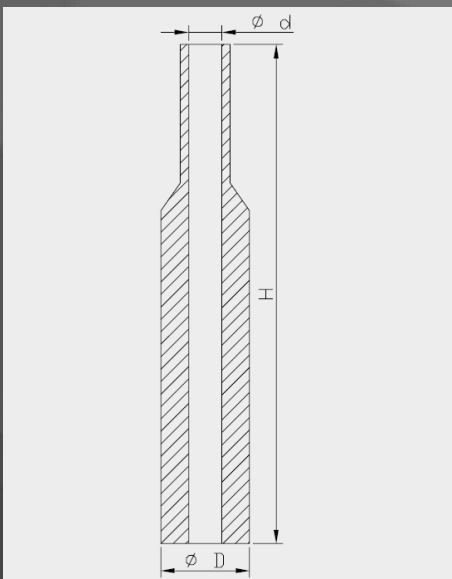

Bump Rubber Washer dimensions

Art. nr.	d	D	H
110183600101	12.1	20.0	150.0
110184600301*	14.0	29.0	178.0
110184600801	12.9	30.0	138.0
110184800101	16.1	31.0	177.0
110184800201	12.8	32.0	115.0
110184800301	12.8	32.0	138.0