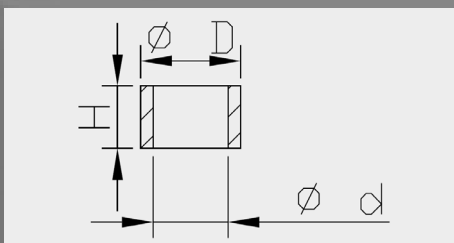

Slide Collar Compression Base Valve dimensions

Art. nr.	d	D	H
110530000701*	8.0	10.0	5.5
110530000801	8.0	11.0	4.6
110530001301	8.0	10.0	4.5
110530001501	6.0	8.0	5.3
110530001601	8.0	10.0	4.8
110530001701	6.0	8.0	3.8
110530001801	8.0	11.0	3.5

* as long as stock lasts