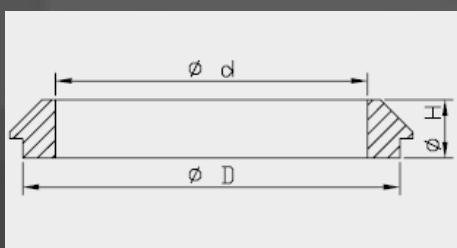

Dust Seal dimensions

Art. nr.	d	D	H
110023600102	36.0	49.0	14.0
110024100102	41.0	54.0	14.0
110024300102	43.0	56.0	14.0
110024600202	46.0	59.0	11.5
110024800102	48.0	59.0	11.5