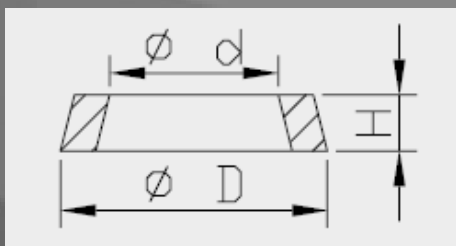

Oil Seal dimensions

Art. nr.	d	D	H
120271200101	12.5	27.0	5.0
120271400101	14.0	30.0	5.0
120271600101	16.0	36.0	5.0
120271600201	16.0	28.0	5.0
120271800101	18.0	30.0	5.0