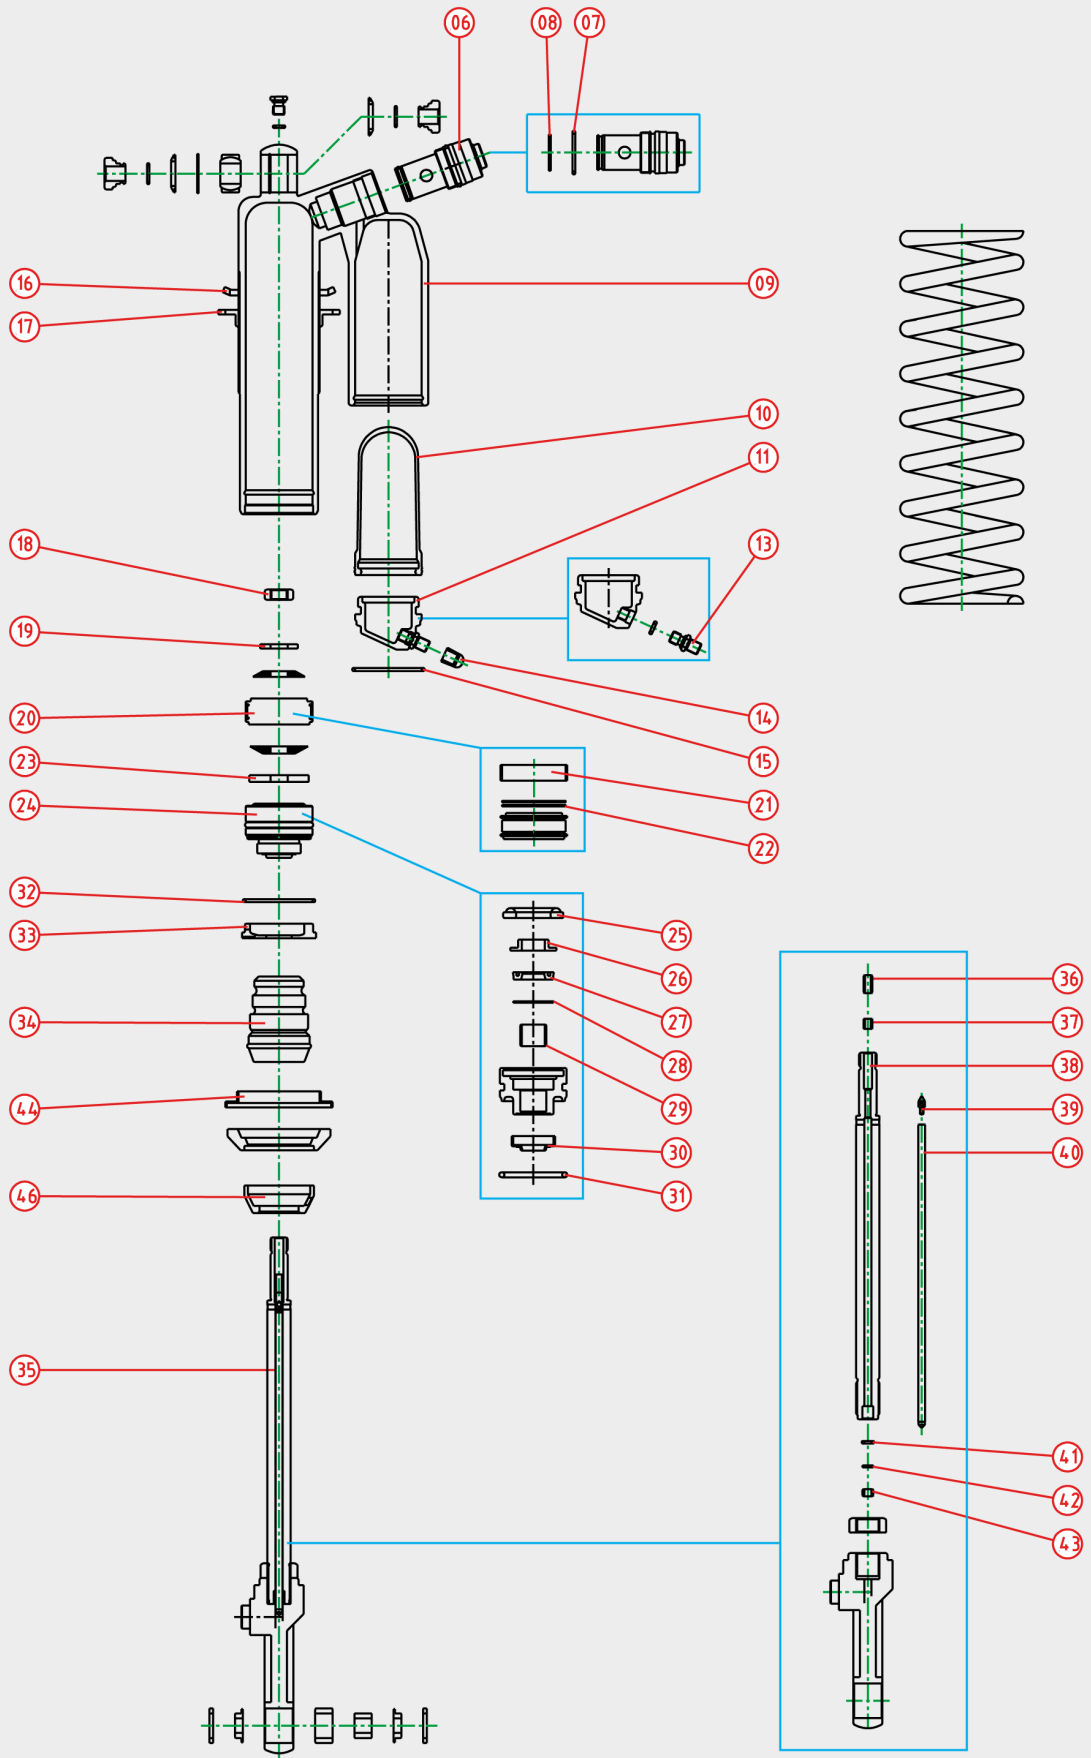

Shock Spring Dimensions					
Art. Nr.	d	D	H	N/mm	Kg
120534001301	55.0	83.0	220.0	45.0	4.4
120534001101	55.0	83.0	220.0	43.0	4.6
120534001501	55.0	83.0	220.0	47.0	4.6
120534001701	55.0	83.0	220.0	49.0	4.8
120534001901	55.0	83.0	220.0	51.0	5.0
120534002101	55.0	83.0	220.0	53.0	5.2
120534603801	60.0	88.0	255.0	50.0	5.1
120534000101	55.0	83.0	256.0	43.0	4.4
120534000301	55.0	83.0	256.0	45.0	4.6
120534000501	55.0	83.0	256.0	47.0	4.8
120534000701	55.0	83.0	256.0	49.0	5.0
120534000901	55.0	83.0	256.0	51.0	5.2
120535001501	64.0	92.0	260.0	40.0	4.1
120534600601	60.0	88.0	260.0	42.0	4.3
120534600701	60.0	88.0	260.0	44.0	4.5
120535001101	64.0	92.0	260.0	44.0	4.5
120534600801	60.0	88.0	260.0	46.0	4.7
120534600901	60.0	88.0	260.0	48.0	4.9
120534600301	60.0	88.0	260.0	49.0	5.0
120534601001	60.0	88.0	260.0	50.0	5.1
120535000401	64.0	92.0	260.0	50.0	5.1
120534600401	60.0	88.0	260.0	51.0	5.2
120534601101	60.0	88.0	260.0	52.0	5.3
120535000301	64.0	92.0	260.0	52.0	5.3
120534601201	60.0	88.0	260.0	54.0	5.5
120535000101	64.0	92.0	260.0	54.0	5.5
120534601301	60.0	88.0	260.0	56.0	5.7
120535000201	64.0	92.0	260.0	56.0	5.7
120535000801	64.0	92.0	260.0	60.0	6.1
120535001601	64.0	92.0	260.0	62.0	6.3
120535000501	65.0	90.0	264.0	58.0	5.9
120534600101	60.0	88.0	265.0	55.0	5.4
120534600501	60.0	88.0	265.0	53.0	5.4
120534600201	60.0	88.0	265.0	57.0	5.8
120534603001	60.0	88.0	265.0	59.0	6.0
120534603101	60.0	88.0	265.0	61.0	6.2
120534603301	60.0	88.0	270.0	43.0	4.4
120534603401	60.0	88.0	270.0	47.0	4.8
120534602401	60.0	88.0	275.0	39.0	4.0
120534602501	60.0	88.0	275.0	41.0	4.2
120534603201	60.0	88.0	275.0	45.0	4.6