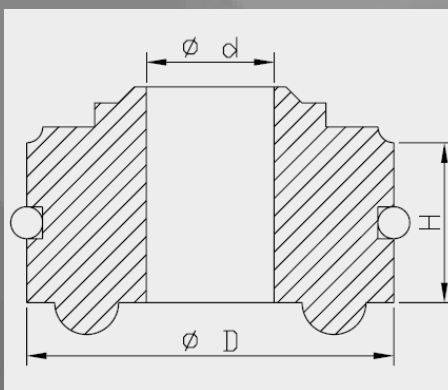

Seal Head Complete dimensions

Art. nr.	d	D	H
I2024400030I	14.0	40.0	16.5
I2024400040I	14.0	40.0	17.5
I2024400050I	14.0	40.0	19.5
I2024400060I	14.0	40.0	21.0
I2024400070I	14.0	40.0	17.0
I2024460070I	16.0	46.0	21.0
I2024460090I	16.0	46.0	21.0