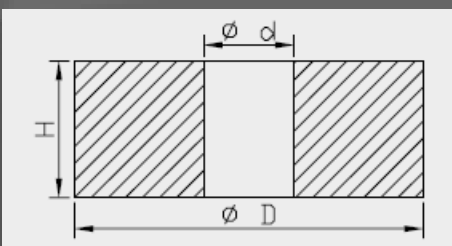

Piston Comp dimensions

Art. nr.	d	D	H
I20203600101	9.0	36.0	14.0
I20204000101	12.0	40.0	18.0
I20204400101*	12.0	44.0	16.0
I20204400201	12.0	44.0	18.0
I20204600201*	12.0	46.0	16.0
I20204600601	12.0	46.0	18.0
I20204601001	12.0	46.0	18.0
I20205000201	12.0	50.0	18.0
I20205000301	12.0	50.0	18.0