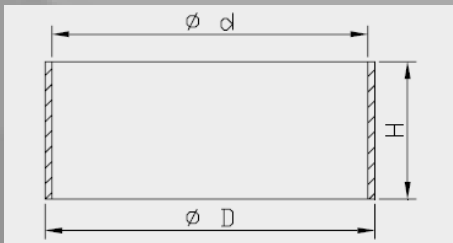

Original NOK Piston Metals for front forks of not oem KYB equipped motorcycles