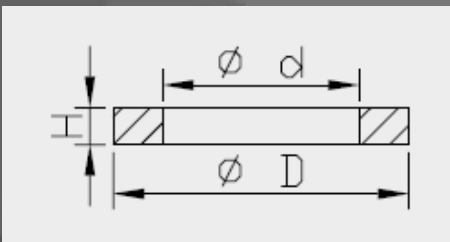

Support Washer dimensions

Art. nr.	d	D	H
I20230000101	9.0	33.0	4.0
I20230000201	12.0	37.0	4.5
I20230000301	12.0	37.0	3.2
I20230000401	12.0	41.0	4.5
I20230000701	14.0	41.0	4.5