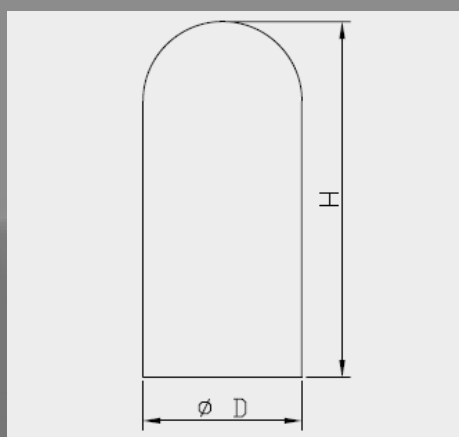

Bladder dimensions

Art. nr.	D	H
120104000101	40.0	88.0
120104600201	46.0	103.0
120104600501	46.0	102.0
120105000101	50.0	90.0
120105200101	52.0	104.0
120106400201	64.0	61.5
120104600101*	46.0	88.0

* as long as stock lasts