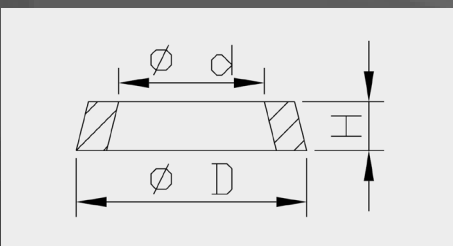

Seal Inside Cartridge Head dimensions

Art. nr.	d	D	H
110210000101	12.5	19.0	3.5
110210000201	12.5	22.5	5.0
110210000301	12.5	17.0	2.0
110210000401	12.5	18.0	3.0