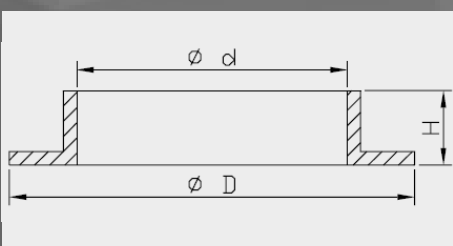

Washer dimensions

Art. nr.	d	D	H
I2026000010I	15.0	34.0	3.0
I2026000020I	17.0	32.0	2.0