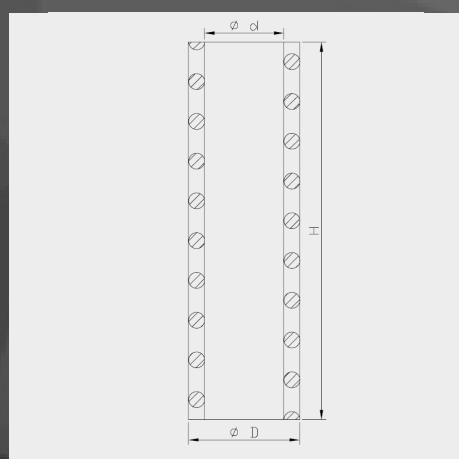

Free Piston Spring dimensions

Art. nr.	d	D	H	N/mm
110240000801	18,0	26,0	90,0	20,0
110240000601	18,0	26,0	105,0	20,0
110240000401	18,0	26,0	105,0	22,0
110240000501	18,0	26,0	105,0	25,0
110240000901	18,0	26,0	107,0	20,0
110240001001	18,0	26,0	107,0	22,0
110240000701	18,0	26,5	105,0	28,0
110240000301	21,0	29,0	95,0	11,0
110240000201	21,0	29,0	95,0	13,0
110240000101	21,0	29,0	95,0	15,0