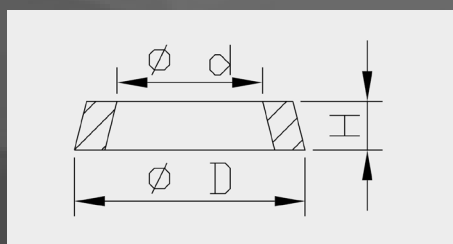

Seal For Free Piston Shaft dimensions

Art. nr.	d	D	H
110760000101	10.0	14.5	2.5
110760000201	10.0	17.0	2.5
110310000201	10.0	14.0	2.5
110310000101	10.0	14.0	3.0