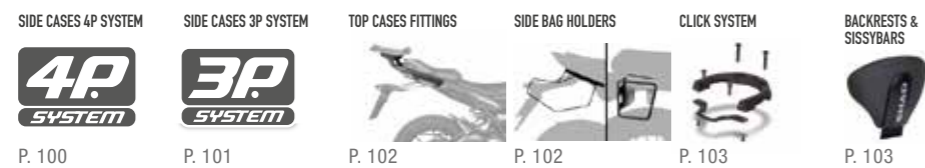

P. 8

P. 32

CASES

TERRA

TOP

SIDE

ACCESSORIES

FITTING KITS