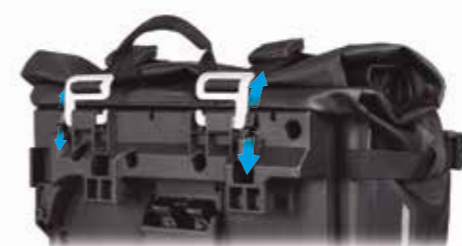

TR30 | WATERPROOF ADVENTURE SADDLE BAGS

FEATURES

Icon descriptions Page 143

PATENT PENDING

DOUBLE LOCKING SYSTEM

QUICK MOUNTING & QUICK LOCKING:
ONE KEY TO OPEN AND RELEASE. LOCK
ACCESS TO INSIDE OF THE BAG