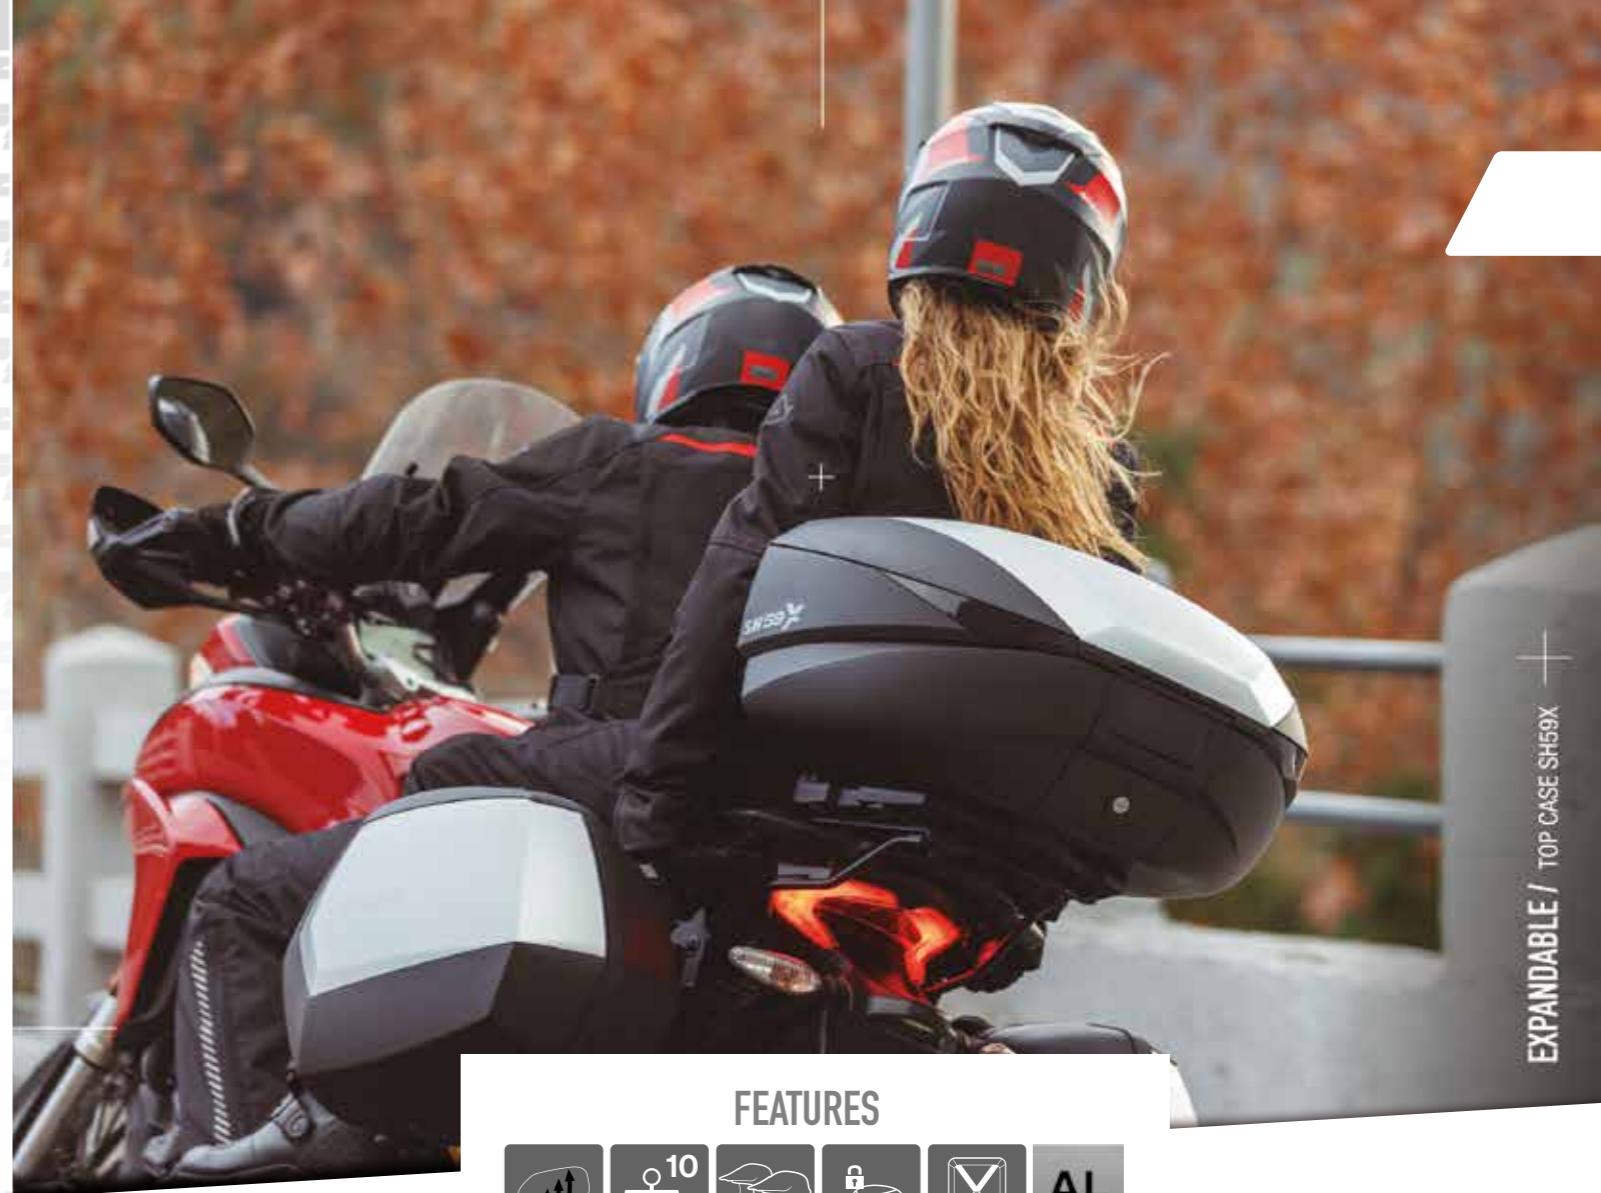

EXPANDABLE / TOP CASE SH59X

FEATURES

Icon descriptions Page 143

INCLUDED

STANDARD PLATE + SCREWS   PREMIUM SMART LOCK

ACCESSORIES

BACKREST
Ref. D0RI80

INNER BAG
Ref. X0IB59

X 21/28 Y 50 Z 39 (cm)
EXPANDABLE

ALUMINIUM PLATE +
SCREWS
Ref. D1BTRPA

ALUMINIUM PLATE +
SCREWS
Ref. D1BTRPA2

BRAKE LIGHT
Ref. D0B29KL

LED