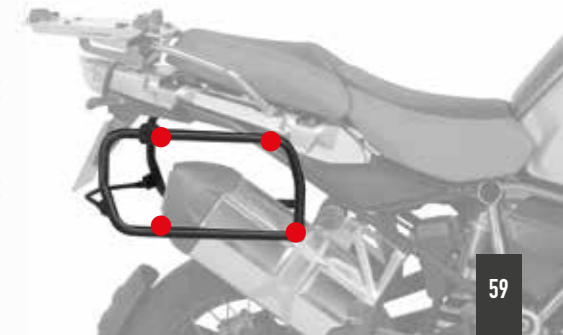

CHOOSE YOUR 4P SYSTEM | **4P**

TOP CASES

SH47 | TOP CASE

THE MOST DESIGN - AWARDED
MOTORCYCLE CASES

EXPANDABLE SYSTEM

PATENTED

EXPANDABILITY **30%**

L / 46L