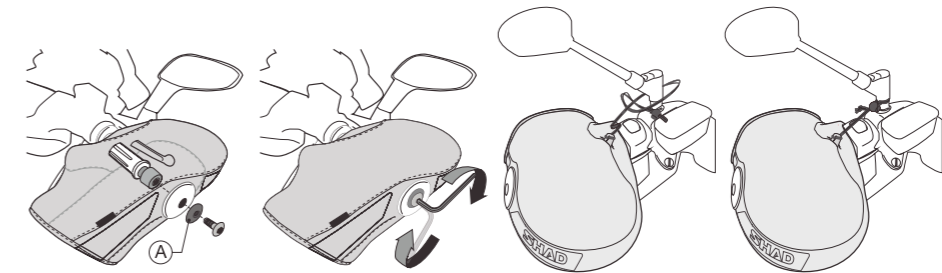

HAND MUFFS

X36.5 Y26 Z50 (cm)
Ref. X0SR00

Quick Fitting

Fur lining

Adaptable to a majority of motorcycles

RAIN PANTS

Size	cm	Ref.
S	34	X0SR20S
M	36.5	X0SR20M
L	39	X0SR20L
XL	41.5	X0SR20XL
XXL	44	X0SR20XXL
3XL	46.5	X0SR203XL