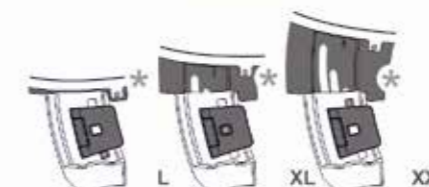

L

XL

XXL

FEATURES

STRUCTURAL FRAME

RIGID EXPANDABLE LIGHT

L XXL

Transform in seconds from
a large case to a small
aerodynamic one