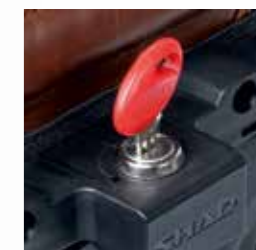

SR38 BLACK

SADDLE BAG

X24 Y15 Z34 (cm)
Ref. X0SR3821

! CHECK FOR MOTORCYCLE
SPECIFIC FITTING KIT
WWW.SHAD.ES