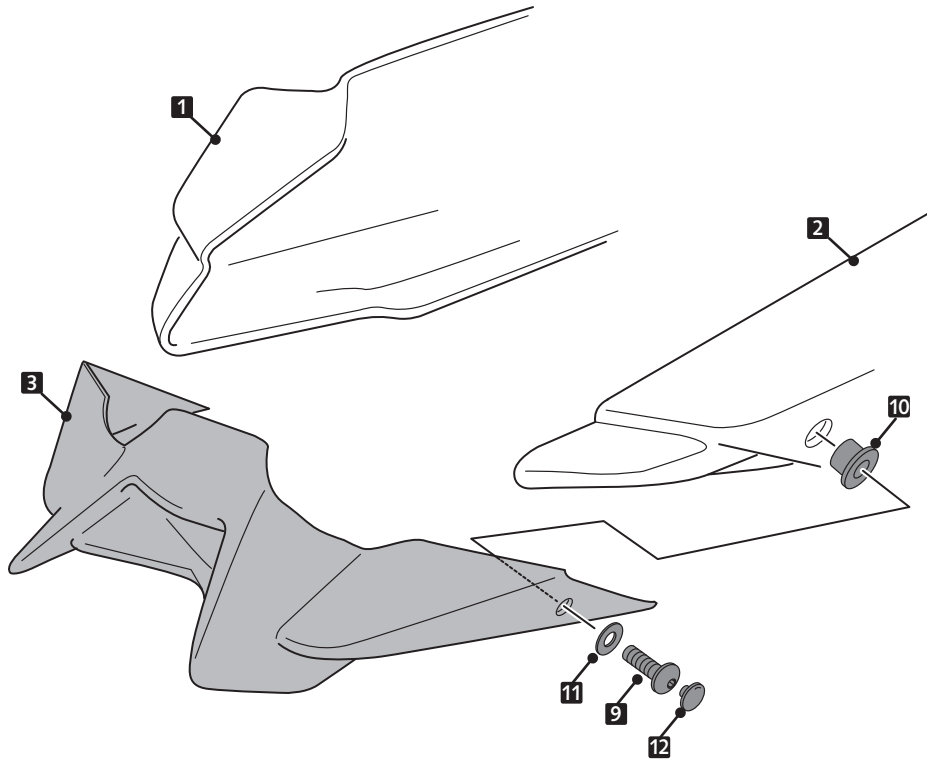

YAMAHA MT09 / MT09 TRACER / TRACER900 GT (with Akrapovic exhaust)

INSTRUCCIONES DE MONTAJE - MOUNTING INSTRUCTIONS - MONTAGEANLEITUNG

6

ASSEMBLY
MONTAJE