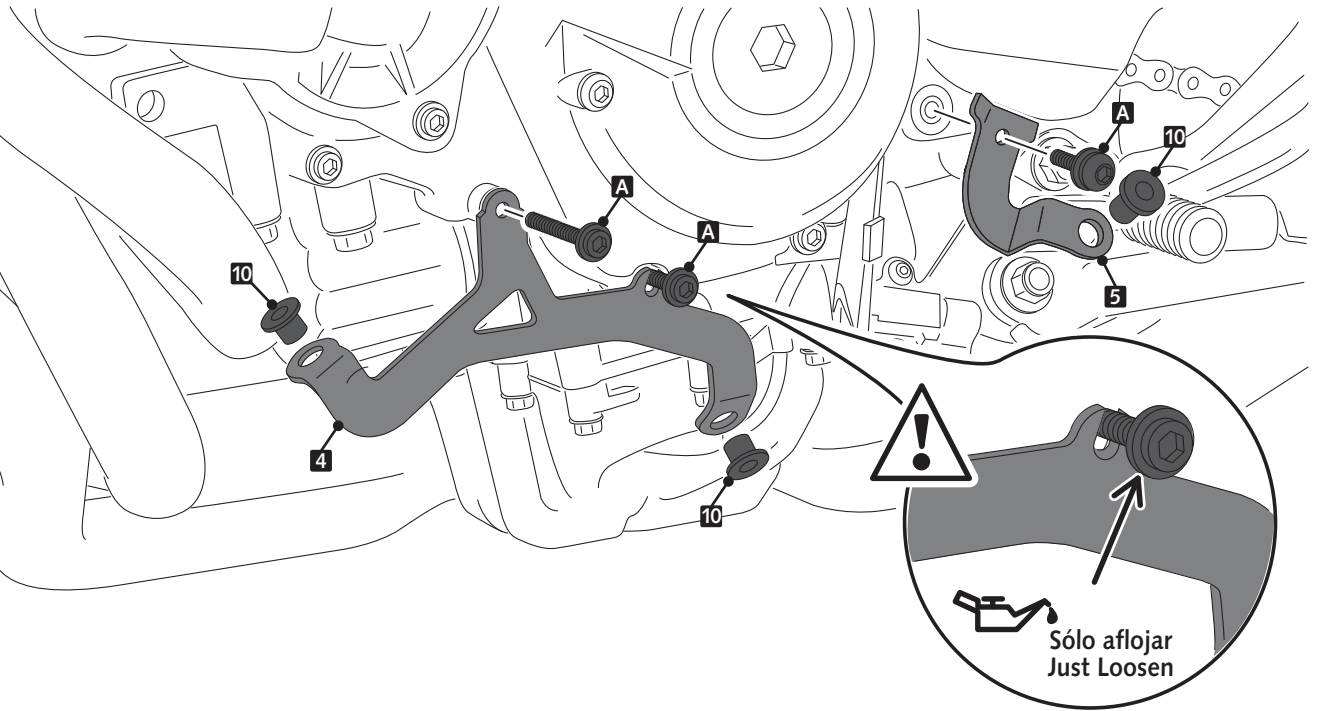

YAMAHA MT09 / MT09 TRACER / TRACER900 GT (with Akrapovic exhaust)

INSTRUCCIONES DE MONTAJE - MOUNTING INSTRUCTIONS - MONTAGEANLEITUNG

1

ASSEMBLY
MONTAJE