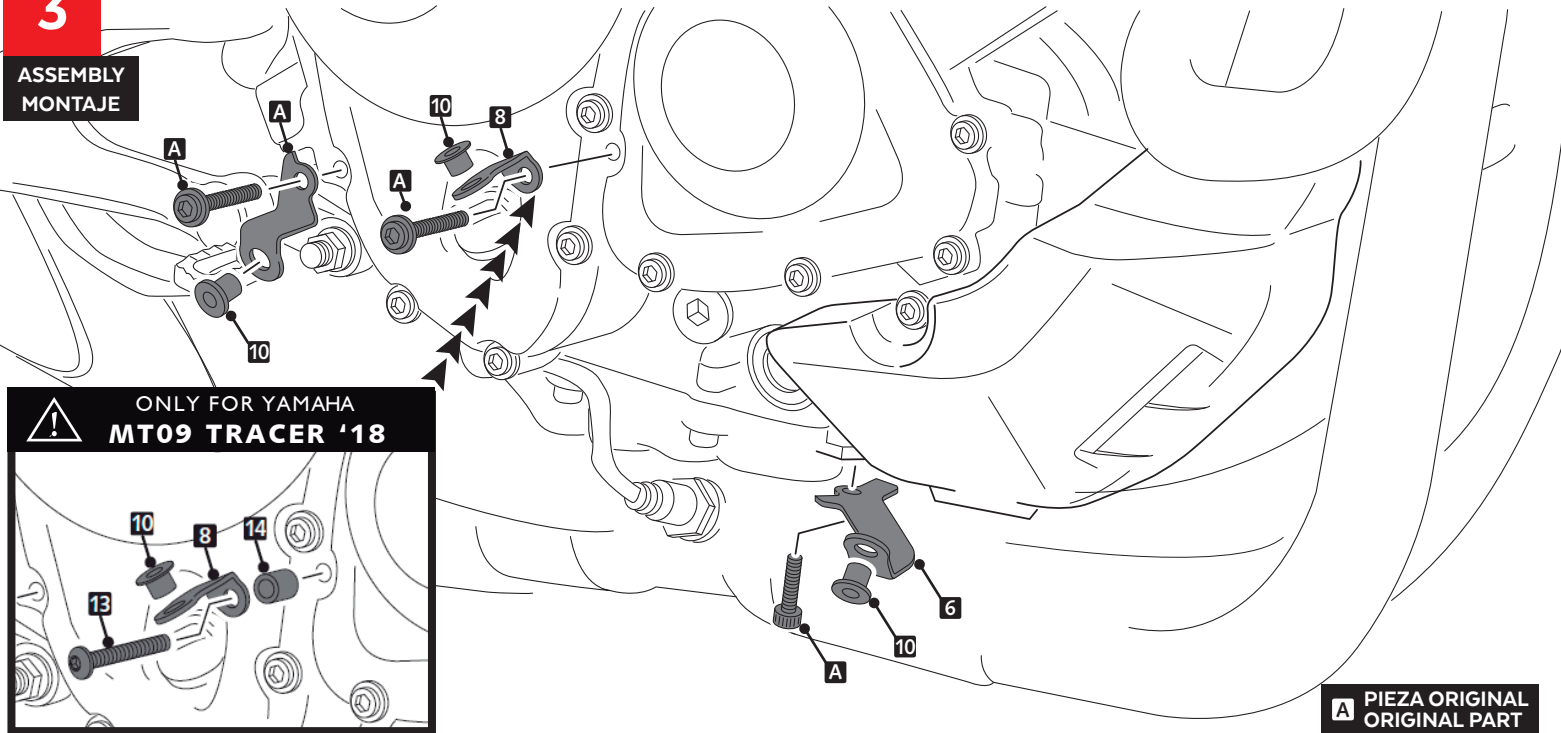

YAMAHA MT09 / MT09 TRACER / TRACER900 GT (with Akrapovic exhaust)

INSTRUCCIONES DE MONTAJE - MOUNTING INSTRUCTIONS - MONTAGEANLEITUNG

3

ASSEMBLY
MONTAJE