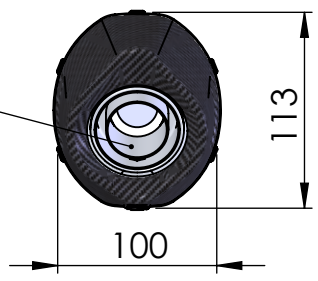

Db-Killer N.63
Cod.3014225801R

Carbon end cup set
cod.3014008701R

Muffler kit
Cod.3014401485R

S.s end cup set
cod.3014259711R

Carbon clamp kit
Cod.303864501R

E13 92R-01 10443

Belts and rivets kit
Cod.0814326011R

Link Pipe N°1403 s.s.
cod. 3014401202R

ART. 14401EB - SPARE PARTS

BETA RR 4T 125 LC / RR MOTARD 4T 125 LC

(A) FITTING KIT cod.3014401601R