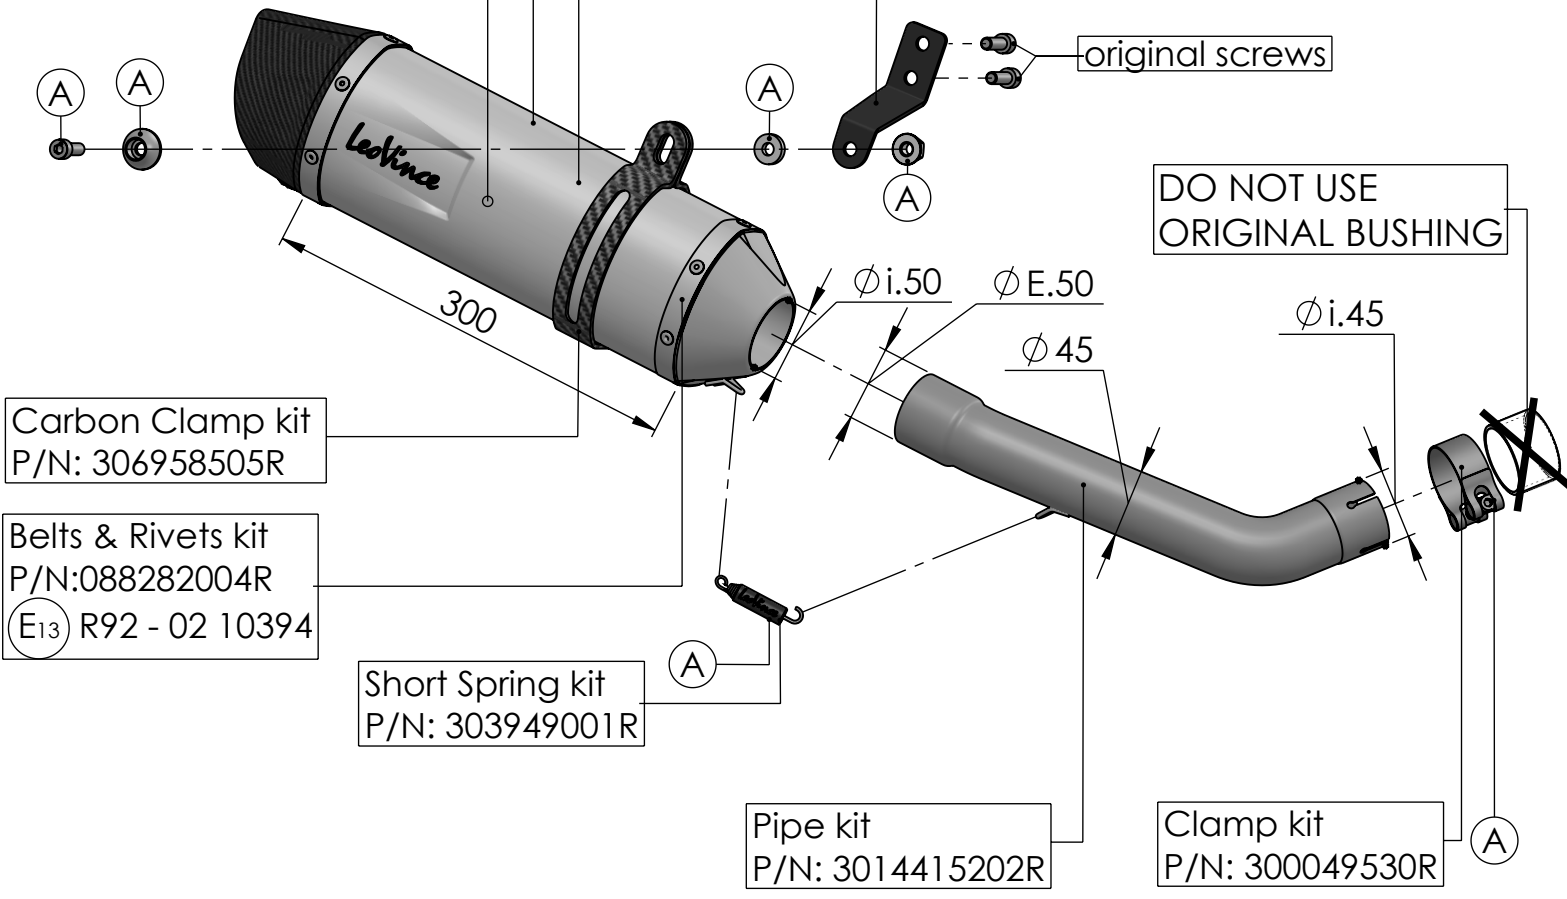

Stainless Steel Complete Muffler kit
P/N: 308402481

Db-Killer 32B
Cod.307762801R

Carbon End Cap kit
P/N:3014008701R

S.S. Inner End Cap kit
P/N:308287711R

Outer Sleeve L300
Stainless Steel
P/N: 083710014R

Muffler's Wool Repack kit
P/N: 414205R

Bracket kit
P/N: 3014415561R

original screws

Carbon Clamp kit
P/N: 306958505R

Belts & Rivets kit
P/N:088282004R
(E13) R92 - 02 10394

Short Spring kit
P/N: 303949001R

Pipe kit
P/N: 3014415202R

Clamp kit
P/N: 300049530R

(A) Fitting Kit P/N:3014415601R

ART. 14415E - SPARE PARTS

KTM RC 125

SLIP-ON - LV ONE EVO - STAINLESS STEEL - APPROVED