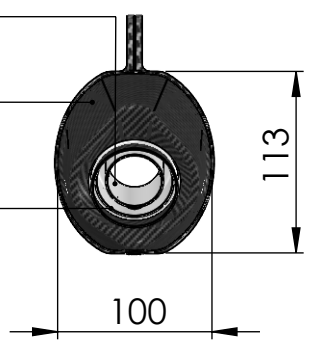

Stainless Steel Complete Muffler kit
P/N: 308402481

Db-Killer 32B
Cod.307762801R

Carbon End Cap kit
P/N:3014008701R

S.S. Inner End Cap kit
P/N:308287711R

Outer Sleeve L300
Stainless Steel
P/N: 083710014R

Muffler's Wool Repack kit
P/N: 414205R

Bracket kit
P/N: 3014415561R

original screws

Carbon Clamp kit
P/N: 306958505R

Belts & Rivets kit
P/N:088282004R
(E13) R92 - 02 10394

Short Spring kit
P/N: 303949001R

Pipe kit
P/N: 3014415202R

Clamp kit
P/N: 300049530R

(A) Fitting Kit P/N:3014415601R

ART. 14415E - SPARE PARTS

KTM RC 125

SLIP-ON - LV ONE EVO - STAINLESS STEEL - APPROVED