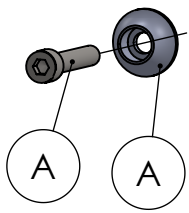

Ø 104

Bracket s.s.
cod.3015247501R

Outer sleeve
replacement kit
cod.3015247010R

S.s end cup set
cod.309746701R

Muffler kit
Cod.3015247481R

Ø i.44,5

Outer sleeve
replacement kit
cod.3015247011R

Muffler kit
Cod.3015247483R

Muffler repack kit
cod.414204R

160

E57 92R-02 0017

Ø 44,5

Strap in S.s.Ø49
Cod.300049530R

ART. 15247B - SPARE PARTS

TRIUMPH SPEED TRIPLE 1200 RR/RS

Ⓐ FITTING KIT cod.3015247601R