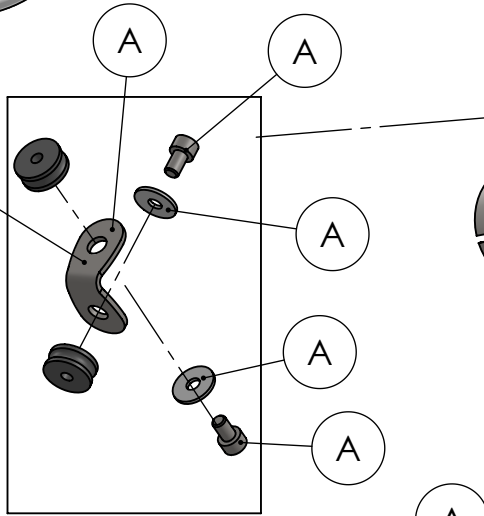

Ø 104

Bracket s.s.
cod.3015247501R

Outer sleeve
replacement kit
cod.3015247010R

S.s end cup set
cod.309746701R

Muffler kit
Cod.3015247481R

Ø i.44,5

Outer sleeve
replacement kit
cod.3015247011R

Muffler kit
Cod.3015247483R

Muffler repack kit
cod.414204R

160

E57 92R-02 0017

Ø 44,5

Strap in S.s.Ø49
Cod.300049530R

ART. 15247B - SPARE PARTS

TRIUMPH SPEED TRIPLE 1200 RR/RS

Ⓐ FITTING KIT cod.3015247601R