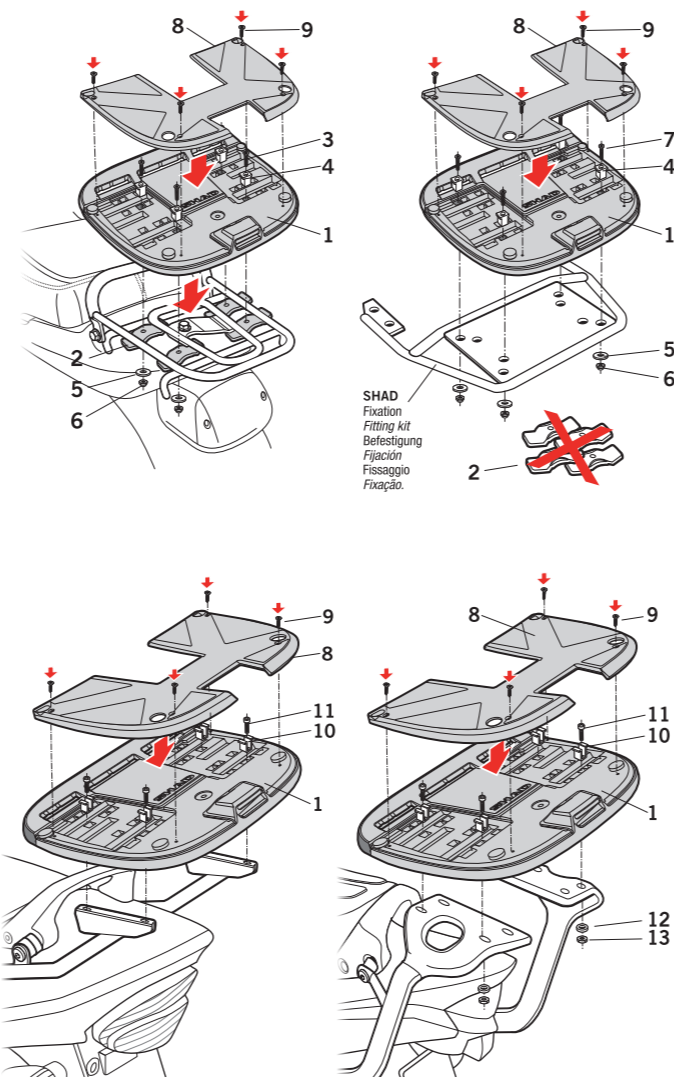

Accessories

Other Shad Products

Find out about other products at www.shad.es

Top case assembly

Number	Reference	Quantity
1	201834 (Support piece)	1
2	201049 (Bridle)	4
3	304144 (Screw M6x40 DIN 965)	4
4	200713/2 (Plastic bridle)	4
5	303000 (Ø6 Washer fs M6 DIN 125 A)	4
6	302021 (M6 Nut M6 DIN 985)	4
7	304058 (Screw M6x30 DIN 965)	4
8	201835 (Cover support piece)	1
9	304127 (Screw Ø3'5x13 DIN 7982)	4
10	201504 (Metal piece) *	4
11	304074 (Screw M8x20 DIN 912) **	4
12	303020 (Ø8 Washer fs M8 DIN 125 A) **	4
13	302024 (Nut M8 DIN 985) **	4

Phone: 0034 935 795 860
Fax: 0034 935 795 945
info@shad.es

Code: 501656 - Edition: 1

INSPIRED IN BARCELONA®

Easy to Expand

6"

Open

Close

Release