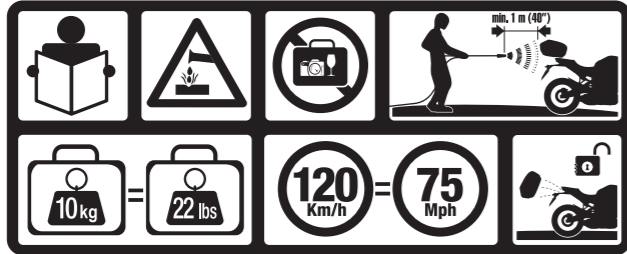

Easy to Expand

6"

Open

Close

Release