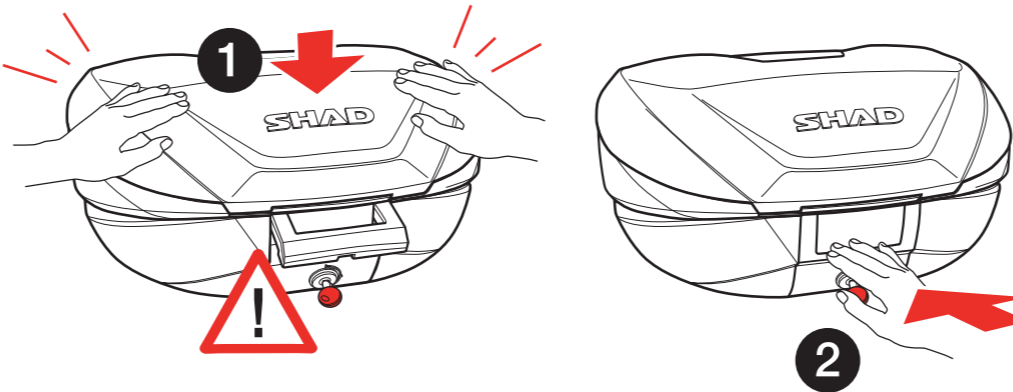

Phone: 0034 935 795 860
Fax: 0034 935 795 945
info@shad.es

Code: 501656 - Edition: 1

INSPIRED IN BARCELONA®

Easy to Expand

6"

Open

Close

Release