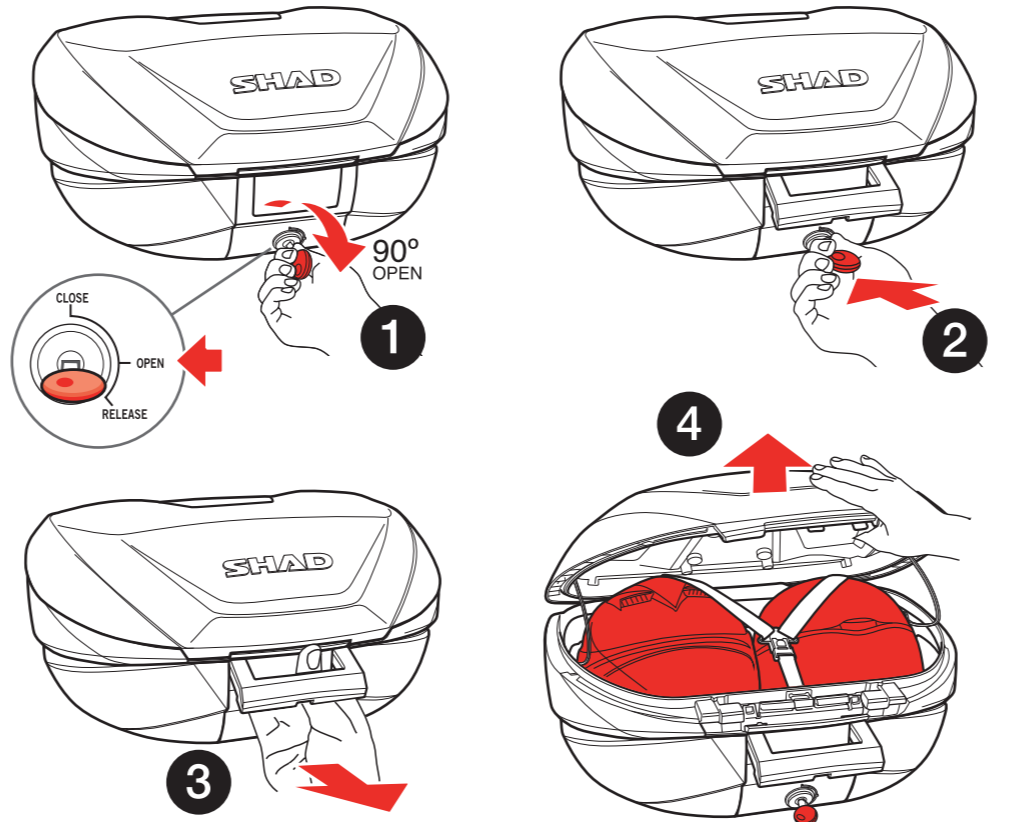

Phone: 0034 935 795 860
Fax: 0034 935 795 945
info@shad.es

Code: 501656 - Edition: 1

INSPIRED IN BARCELONA®

Easy to Expand

6"

Open

Close

Release