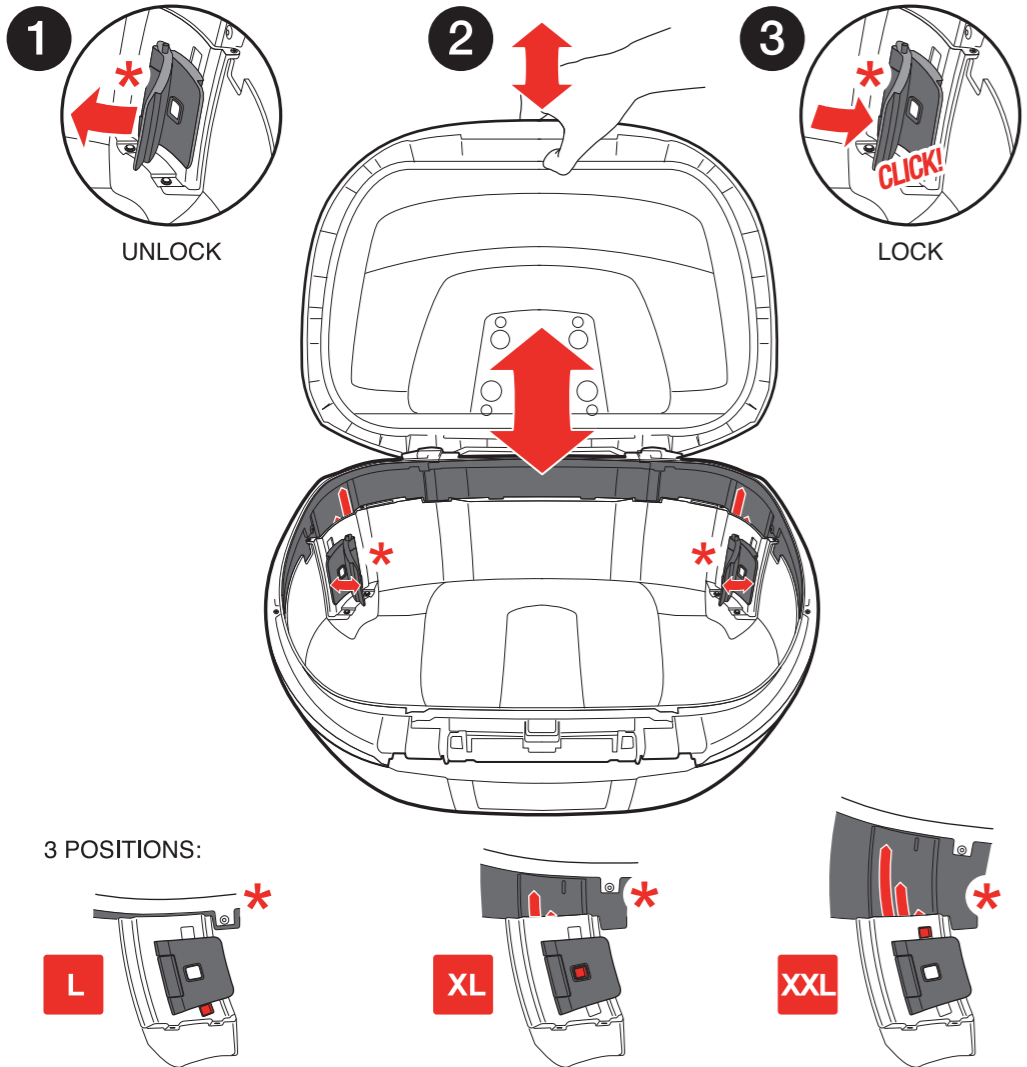

Phone: 0034 935 795 860
Fax: 0034 935 795 945
info@shad.es

Code: 501656 - Edition: 1

INSPIRED IN BARCELONA®

Easy to Expand

6"

Open

Close

Release