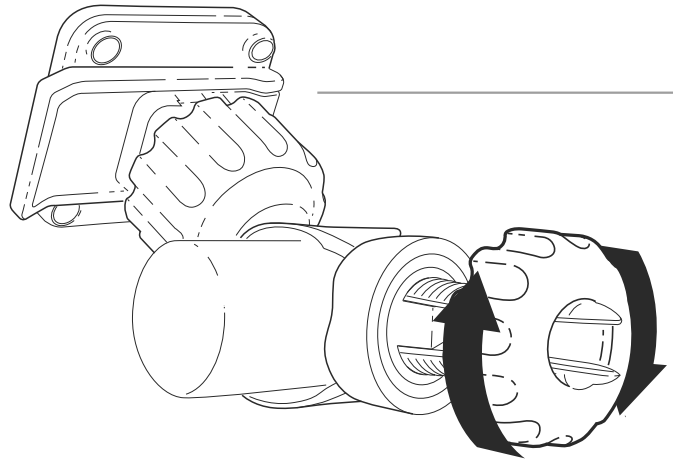

SHAD X-FRAME

Ref. X0SG00H

SMARTPHONE
HANDLE HOLDER

Easy

1

2

MAX / 180x90

MIN / 135x65

HANDLEBAR SIZES

Ø 20-40 mm

3

4

3 "QUICK CLICK"
SYSTEM.

ASSEMBLY

RELEASE

SHAD X-FRAME

Ref. X0SG00M

SMARTPHONE
MIRROR HOLDER

Required

MAX / 180x90

MIN / 135x65

4 "QUICK CLICK" SYSTEM.

ASSEMBLY

RELEASE