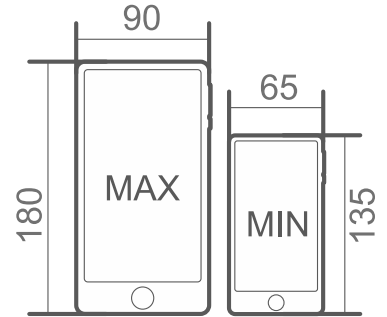

SHAD X-FRAME

Ref. X0SG00H

SMARTPHONE
HANDLE HOLDER

Easy

1

2

MAX / 180x90

MIN / 135x65

HANDLEBAR SIZES

Ø 20-40 mm

3

4

3 "QUICK CLICK"
SYSTEM.

ASSEMBLY

RELEASE

SHAD X-FRAME

Ref. X0SG00M

SMARTPHONE
MIRROR HOLDER

Required

MAX / 180x90

MIN / 135x65

4 "QUICK CLICK" SYSTEM.

ASSEMBLY

RELEASE