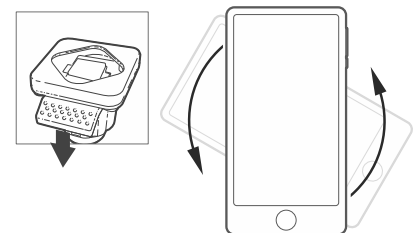

HANDLEBAR SIZES

Ø 20-40 mm

3

4

3 "QUICK CLICK"
SYSTEM.

ASSEMBLY

RELEASE

SHAD X-FRAME

Ref. X0SG00M

SMARTPHONE
MIRROR HOLDER

Required

MAX / 180x90

MIN / 135x65

4 "QUICK CLICK" SYSTEM.

ASSEMBLY

RELEASE