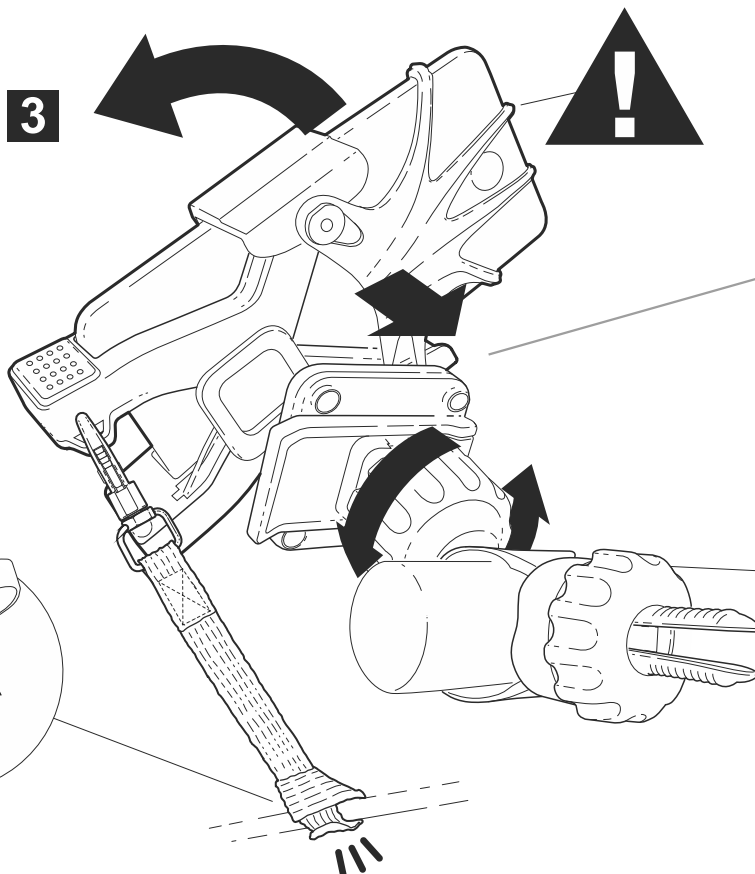

SHAD X-FRAME

Ref. X0SG00H

SMARTPHONE
HANDLE HOLDER

Easy

1

2

MAX / 180x90

MIN / 135x65

HANDLEBAR SIZES

Ø 20-40 mm

3

4

3 "QUICK CLICK"
SYSTEM.

ASSEMBLY

RELEASE

SHAD X-FRAME

Ref. X0SG00M

SMARTPHONE
MIRROR HOLDER

Required

MAX / 180x90

MIN / 135x65

4 "QUICK CLICK" SYSTEM.

ASSEMBLY

RELEASE