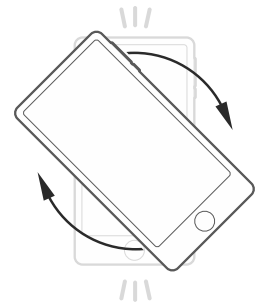

HANDLEBAR SIZES

Ø 20-40 mm

3

4

3 "QUICK CLICK"
SYSTEM.

ASSEMBLY

RELEASE

SHAD X-FRAME

Ref. X0SG00M

SMARTPHONE
MIRROR HOLDER

Required

MAX / 180x90

MIN / 135x65

4 "QUICK CLICK" SYSTEM.

ASSEMBLY

RELEASE