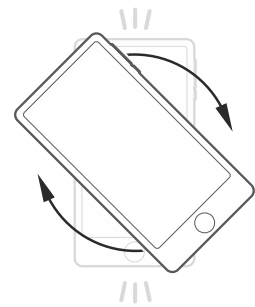

HANDLEBAR SIZES

Ø 20-40 mm

3

4

3 "QUICK CLICK"
SYSTEM.

ASSEMBLY

RELEASE

SHAD X-FRAME

Ref. X0SG00M

SMARTPHONE
MIRROR HOLDER

Required

MAX / 180x90

MIN / 135x65

4 "QUICK CLICK" SYSTEM.

ASSEMBLY

RELEASE