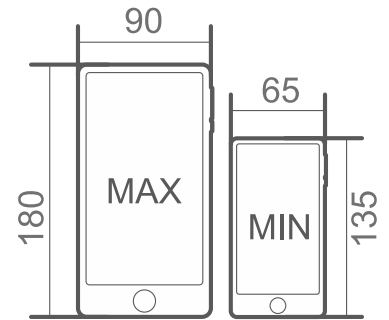

HANDLEBAR SIZES

Ø 20-40 mm

3

4

3 "QUICK CLICK"
SYSTEM.

ASSEMBLY

RELEASE

SHAD X-FRAME

Ref. X0SG00M

SMARTPHONE
MIRROR HOLDER

Required

MAX / 180x90

MIN / 135x65

4 "QUICK CLICK" SYSTEM.

ASSEMBLY

RELEASE