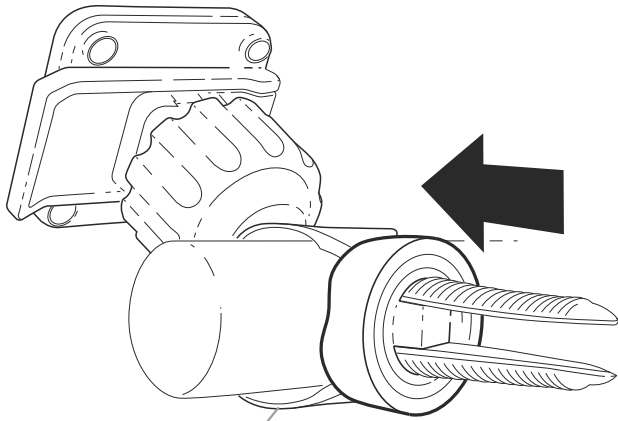

SHAD X-FRAME

Ref. X0SG00H

SMARTPHONE
HANDLE HOLDER

Easy

1

2

MAX / 180x90

MIN / 135x65

HANDLEBAR SIZES

Ø 20-40 mm

3

4

3 "QUICK CLICK"
SYSTEM.

ASSEMBLY

RELEASE

SHAD X-FRAME

Ref. X0SG00M

SMARTPHONE
MIRROR HOLDER

Required

MAX / 180x90

MIN / 135x65

4 "QUICK CLICK" SYSTEM.

ASSEMBLY

RELEASE