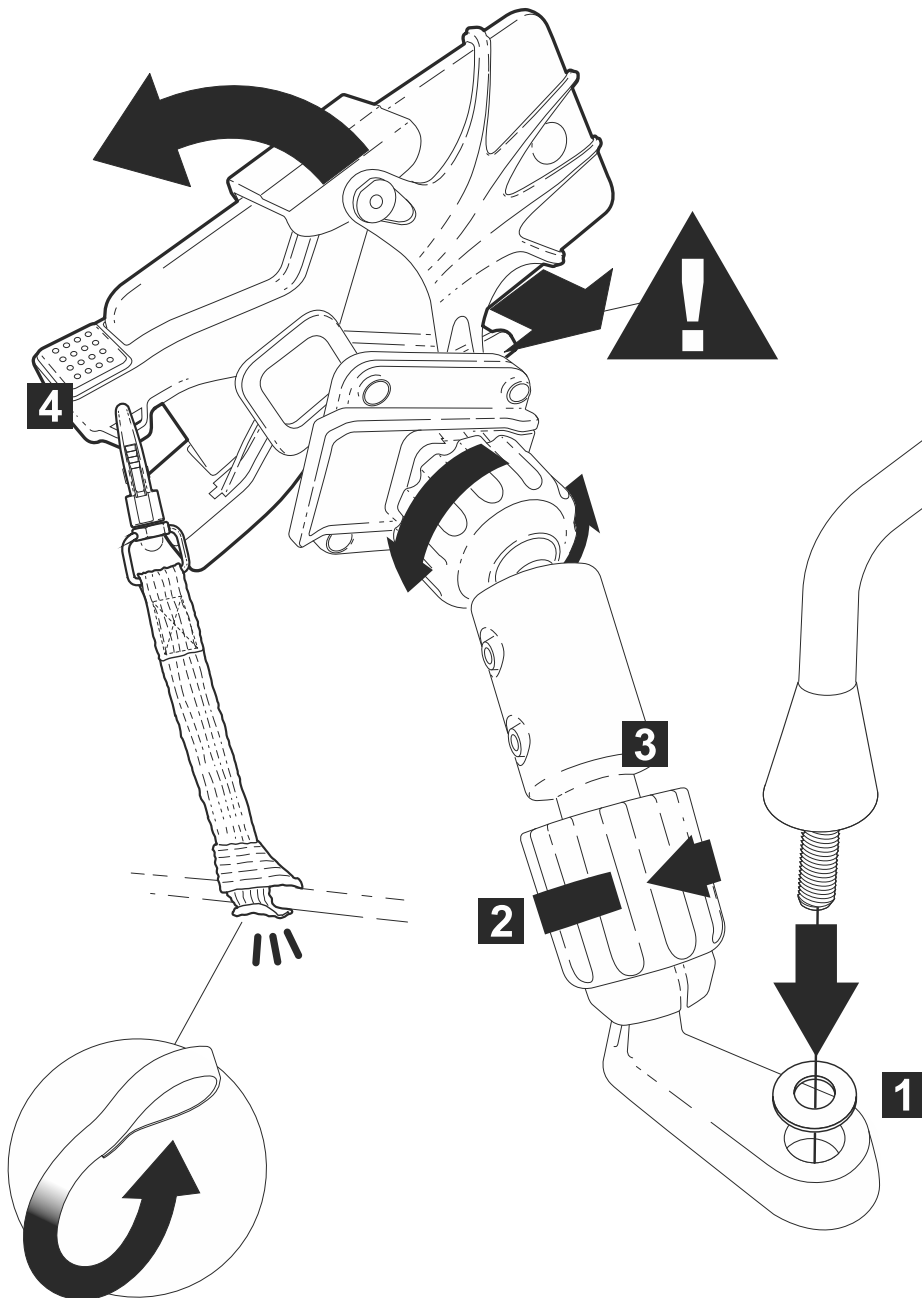

HANDLEBAR SIZES

Ø 20-40 mm

3

4

3 "QUICK CLICK"
SYSTEM.

ASSEMBLY

RELEASE

SHAD X-FRAME

Ref. X0SG00M

SMARTPHONE
MIRROR HOLDER

Required

MAX / 180x90

MIN / 135x65

4 "QUICK CLICK" SYSTEM.

ASSEMBLY

RELEASE